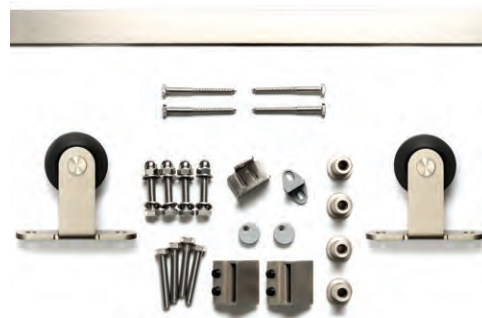

Barn Door Track System with Top Mounted Roller

- 15 Satin Nickel
- FBL Flat Black

BARN DOOR TRACK SYSTEM/TOP MOUNTED ROLLER 72" BARN-2KIT72
BARN DOOR TRACK SYSTEM/TOP MOUNTED ROLLER 96" BARN-2KIT96