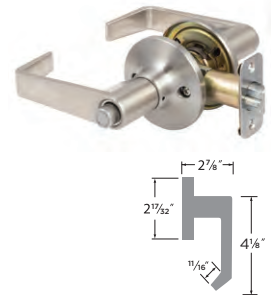

Cedar HC Lever Grade 3

15 Satin Nickel

PASSAGE	CD101-HC
PRIVACY	CD102-HC
DUMMY	CD100-HC
ENTRY	CD107-HC
ENTRY UL	CD107-HC-UL

Commercial Door Closers Grade 1

SP Silver Powder Coat

DOOR CLOSER Matches Norton 1601 hole pattern, adjustable 1-5 DC-C53E

DOOR CLOSER Matches Norton 8300 hole pattern, adjustable 1-6 DC-C71N

HEAVY DUTY DOOR CLOSER Matches LCN4040 hole pattern, adjustable 1-6 DC-150N

HOLD-OPEN ARM Fits DC53E DC-HOA53

HOLD-OPEN ARM Fits DC71N DC-HOA71

CUSH AND STOP HOLD-OPEN ARM Fits DC150N DC-CST150