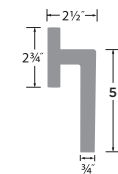

Hanover 28° Lever

- 32D Satin Stainless

PASSAGE	HV101-28
PRIVACY	HV102-28
DUMMY	HV100
HANDLESET TRIM	HV100-H