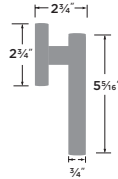

**Juneau 28° Lever**

- 32D Satin Stainless
- 26 Polished Chrome

PASSAGE	JU101
PRIVACY	JU102
DUMMY	JU100
HANDLESET TRIM	JU100-H

**Oslo 28° Lever**

- 32D Satin Stainless

PASSAGE	OS101
PRIVACY	OS102
DUMMY	OS100
HANDLESET TRIM	OS100-H