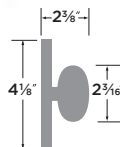

PASSAGE	OK101
PRIVACY	OK102
DUMMY	OK100