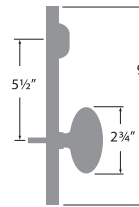

Slickrock Knob

■ 11P Vintage Bronze

PASSAGE	SR101
PRIVACY	SR102
ENTRY WITH DEADBOLT	SR107
DUMMY	SR100
DOUBLE DUMMY	SR100-2