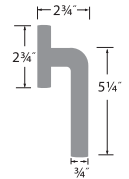

**Juneau 28° Lever**

- 32D Satin Stainless
- 26 Polished Chrome

PASSAGE	JU101
PRIVACY	JU102
DUMMY	JU100
HANDLESET TRIM	JU100-H

**Oslo 28° Lever**

- 32D Satin Stainless

PASSAGE	OS101
PRIVACY	OS102
DUMMY	OS100
HANDLESET TRIM	OS100-H