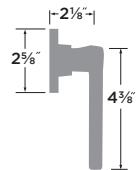

Snowbird Lever

- 15 Satin Nickel
- 11P Vintage Bronze
- FBL Flat Black

PASSAGE	SB101
PRIVACY	SB102
ENTRY	SB107
DUMMY	SB100
ENTRY-DEADBOLT COMBO	SB107/DB
HANDLESET INTERIOR TRIM	SB100-H

Cedar Lever

- 15 Satin Nickel
- 11P Vintage Bronze
- 3 Polished Brass
- 26 Polished Chrome

PASSAGE	CD101
PRIVACY	CD102
ENTRY	CD107
DUMMY	CD100
ENTRY-DEADBOLT COMBO	CD107/DB
HANDLESET INTERIOR TRIM	CD100-H

PRIVACY - PUSH BUTTON
ENTRY - PUSH BUTTON
STOREROOM

CD102-SL Available in 15 Satin Nickel only
CD107-SL Available in 15 Satin Nickel only
CD105-SL Available in 15 Satin Nickel only

Helena Lever

- 15 Satin Nickel
- 11P Vintage Bronze

PASSAGE	HA101
PRIVACY	HA102
ENTRY	HA107
DUMMY	HA100
ENTRY-DEADBOLT COMBO	HA107/DB
HANDLESET INTERIOR TRIM	HA100-H

Alder Lever

- 15 Satin Nickel
- FBL Flat Black

PASSAGE	AD101
PRIVACY	AD102
ENTRY	AD107
DUMMY	AD100

Sage Lever

- 15 Satin Nickel
- 11P Vintage Bronze

PASSAGE	SG101
PRIVACY	SG102
ENTRY	SG107
DUMMY	SG100
ENTRY-DEADBOLT COMBO	SG107/DB
HANDLESET INTERIOR TRIM	SG100-H

Arapaho Knob

- 15 Satin Nickel
- FBL Flat Black
- 11P Vintage Bronze
- 15A Antique Nickel

PASSAGE	AR101
PRIVACY	AR102
ENTRY	AR107
DUMMY	AR100
ENTRY-DEADBOLT COMBO	AR107/DB
HANDLESET INTERIOR TRIM	AR100-H

Juniper Knob

- 15 Satin Nickel
- FBL Flat Black
- 11P Vintage Bronze

PASSAGE	JN101
PRIVACY	JN102
ENTRY	JN107
DUMMY	JN100
HANDLESET INTERIOR TRIM	JN100-H