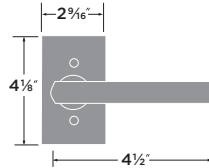

Mountain Deadbolt

- 11P Vintage Bronze
- NI Nickel
- FBL Flat Black
- SB Satin Brass

SINGLE CYLINDER DEADBOLT DB201-MTN

Logan Lever

- 11P Vintage Bronze
- NI Nickel
- FBL Flat Black
- SB Satin Brass

PASSAGE	LN101
PRIVACY	LN102
DUMMY	LN100

Oakley Knob

- 11P Vintage Bronze
- NI Nickel
- FBL Flat Black
- SB Satin Brass

PASSAGE	OK101
PRIVACY	OK102
DUMMY	OK100

Torrey Knob

- NI Nickel
- 26 Polished Chrome
- FBL Flat Black
- SB Satin Brass

PASSAGE	TY101
PRIVACY	TY102
DUMMY	TY100
DOUBLE DUMMY	LN100-2