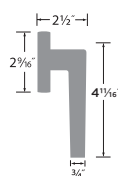

Basel Lever-Round

- 15 Satin Nickel
- 11P Vintage Bronze
- 26 Polished Chrome
- FBL Flat Black

PASSAGE	BS101-RD
PRIVACY	BS102-RD
ENTRY	BS107-RD
DUMMY	BS100-RD
HANDLESET TRIM	BS100-HRD