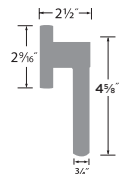

**Hanover 28° Lever**

- 32D Satin Stainless

PASSAGE	HV101-28
PRIVACY	HV102-28
DUMMY	HV100
HANDLESET TRIM	HV100-H

**Marin Lever**

- 15 Satin Nickel
- 26 Polished Chrome
- FBL Flat Black

PASSAGE	MR101
PRIVACY	MR102
ENTRY	MR107
DUMMY	MR100
HANDLESET TRIM	MR100-H