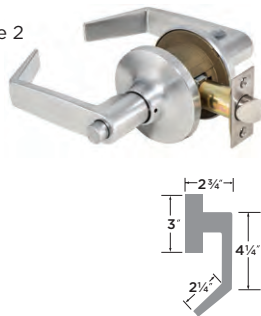

Cylindrical Knobset Grade 2

26D Satin Chrome

PASSAGE	GT101
PRIVACY	GT102
DUMMY	GT100
ENTRY	GT107
STOREROOM	GT105
CLASSROOM	GT108