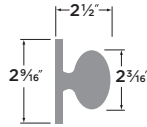

Durango Knob

- 15 Satin Nickel
- 11P Vintage Bronze
- 3 Polished Brass
- 15A Antique Nickel
- 26 Polished Chrome
- FBL Flat Black

PASSAGE	DU101
PRIVACY	DU102
ENTRY	DU107
DUMMY	DU100
ENTRY-DEADBOLT COMBO	DU107/DB
HANDLESET INTERIOR TRIM	DU100-H