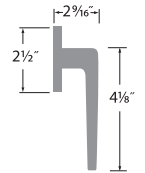

Snowbird Lever

- 15 Satin Nickel
- 11P Vintage Bronze
- FBL Flat Black

PASSAGE	SB101
PRIVACY	SB102
ENTRY	SB107
DUMMY	SB100
ENTRY-DEADBOLT COMBO	SB107/DB
HANDLESET INTERIOR TRIM	SB100-H

Cedar Lever

- 15 Satin Nickel
- 11P Vintage Bronze
- 3 Polished Brass
- 26 Polished Chrome

PASSAGE	CD101
PRIVACY	CD102
ENTRY	CD107
DUMMY	CD100
ENTRY-DEADBOLT COMBO	CD107/DB
HANDLESET INTERIOR TRIM	CD100-H

PRIVACY - PUSH BUTTON
ENTRY - PUSH BUTTON
STOREROOM

CD102-SL Available in 15 Satin Nickel only
CD107-SL Available in 15 Satin Nickel only
CD105-SL Available in 15 Satin Nickel only

Helena Lever

- 15 Satin Nickel
- 11P Vintage Bronze

PASSAGE	HA101
PRIVACY	HA102
ENTRY	HA107
DUMMY	HA100
ENTRY-DEADBOLT COMBO	HA107/DB
HANDLESET INTERIOR TRIM	HA100-H

Alder Lever

- 15 Satin Nickel
- FBL Flat Black

PASSAGE	AD101
PRIVACY	AD102
ENTRY	AD107
DUMMY	AD100

Sage Lever

- 15 Satin Nickel
- 11P Vintage Bronze

PASSAGE	SG101
PRIVACY	SG102
ENTRY	SG107
DUMMY	SG100
ENTRY-DEADBOLT COMBO	SG107/DB
HANDLESET INTERIOR TRIM	SG100-H

Arapaho Knob

- 15 Satin Nickel
- FBL Flat Black
- 11P Vintage Bronze
- 15A Antique Nickel

PASSAGE	AR101
PRIVACY	AR102
ENTRY	AR107
DUMMY	AR100
ENTRY-DEADBOLT COMBO	AR107/DB
HANDLESET INTERIOR TRIM	AR100-H

Juniper Knob

- 15 Satin Nickel
- FBL Flat Black
- 11P Vintage Bronze

PASSAGE	JN101
PRIVACY	JN102
ENTRY	JN107
DUMMY	JN100
HANDLESET INTERIOR TRIM	JN100-H