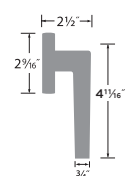

Basel Lever

- 15 Satin Nickel
- 11P Vintage Bronze
- 26 Polished Chrome
- FBL Flat Black
- SB Satin Brass

PASSAGE	BS101-SQ
PRIVACY	BS102-SQ
ENTRY	BS107-SQ
DUMMY	BS100-SQ
HANDLESET TRIM	BS100-HSQ