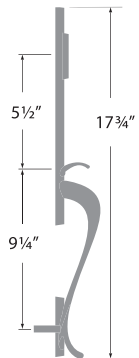

Solitude Handleset

- 15 Satin Nickel
- 11P Vintage Bronze
- 3 Polished Brass
- PVD Lifetime Brass

KEYED HANDLESET SL507
DUMMY HANDLESET SL500