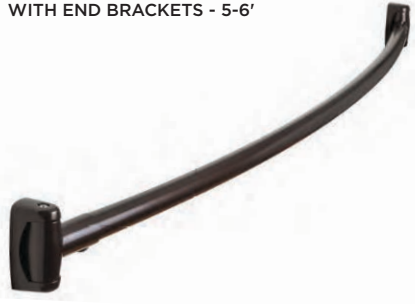

## Curved Shower Curtain Rod - Fixed

- 26 Polished Chrome
- 32D Satin Stainless
- FBL Flat Black

FIXED CURVED SHOWER CURTAIN ROD WITH END BRACKETS - 5' SCR-CV1

## Curved Shower Curtain Rod - Adjustable

- 11P Vintage Bronze
- 26 Polished Chrome
- 32D Satin Stainless
- FBL Flat Black

ADJUSTABLE CURVED SHOWER CURTAIN ROD WITH END BRACKETS - 5-6' SCR-CV2