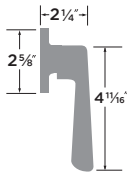

GRADE 2 RESIDENTIAL

Edge Lever

Grade 2

- 15 Satin Nickel
- FBL Flat Black

PASSAGE	EG101
PRIVACY	EG102
ENTRY	EG107
DUMMY	EG100
HANDLESET INTERIOR TRIM	EG100-H