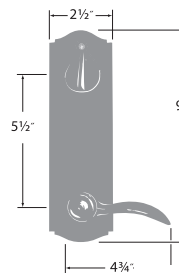

Sandstone Lever

■ 11P Vintage Bronze

PASSAGE	SS101
PRIVACY	SS102
ENTRY WITH DEADBOLT	SS107
DUMMY	SS100
DOUBLE DUMMY	SS100-2