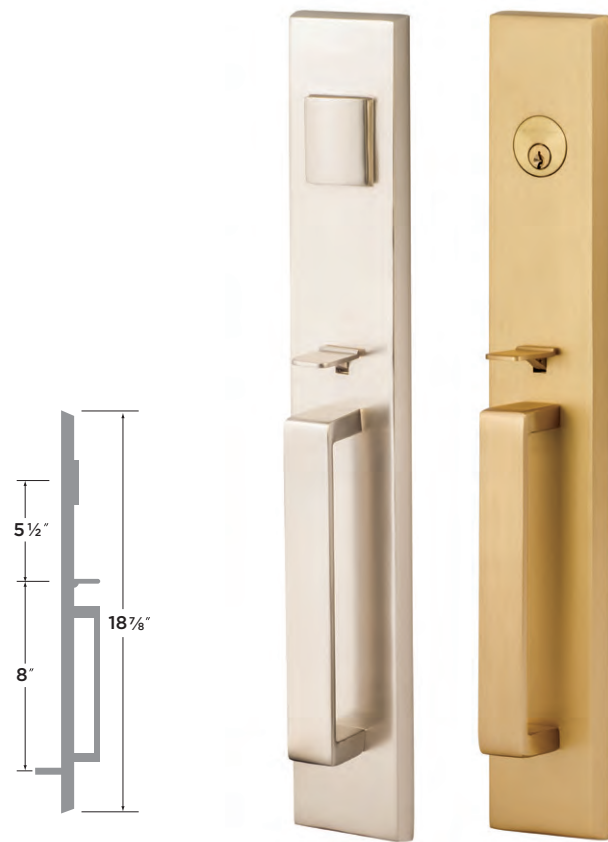

Vail Handleset

- 11P Vintage Bronze
- NI Nickel
- FBL Flat Black
- SB Satin Brass

VAIL HANDLESET LOGAN LEVER INTERIOR	VL507-LN
VAIL HANDLESET ESCALANTE KNOB INTERIOR	VL507-ES
VAIL HANDLESET OAKLEY KNOB INTERIOR	VL507-OK
VAIL DUMMY HANDLESET	VL500

Turin Handleset

- 15 Satin Nickel
- 26 Polished Chrome
- FBL Flat Black

KEYED HANDLESET	TN507
DUMMY HANDLESET	TN500

Satin Brass Version