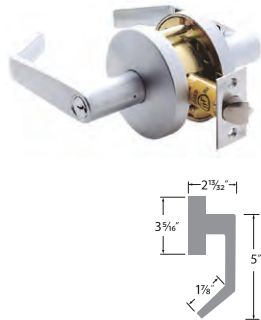

Jackson Cylindrical Lever Grade 2

26D Satin Chrome

PASSAGE	JK101
PRIVACY	JK102
DUMMY	JK100
ENTRY	JK107
STOREROOM	JK105
CLASSROOM	JK108

Jackson Tubular Lever Grade 2

26D Satin Chrome

PASSAGE	JK101-T
PRIVACY	JK102-T
DUMMY	JK100-T
ENTRY	JK107-T
STOREROOM	JK105-T
CLASSROOM	JK108-T