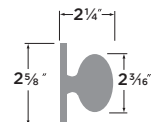

PASSAGE	JN101
PRIVACY	JN102
ENTRY	JN107
DUMMY	JN100
HANDLESET INTERIOR TRIM	JN100-H