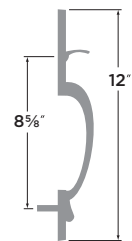

Coral Handleset

- 15 Satin Nickel
- 11P Vintage Bronze
- 3 Polished Brass

KEYED HANDLESET CR507
DUMMY HANDLESET CR500