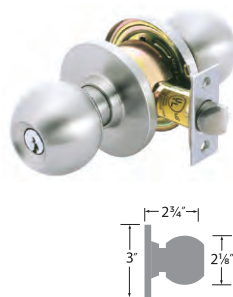

Jackson Cylindrical Lever Grade 2

26D Satin Chrome

PASSAGE	JK101
PRIVACY	JK102
DUMMY	JK100
ENTRY	JK107
STOREROOM	JK105
CLASSROOM	JK108

Jackson Tubular Lever Grade 2

26D Satin Chrome

PASSAGE	JK101-T
PRIVACY	JK102-T
DUMMY	JK100-T
ENTRY	JK107-T
STOREROOM	JK105-T
CLASSROOM	JK108-T

Cylindrical Knobset Grade 2

26D Satin Chrome

PASSAGE	GT101
PRIVACY	GT102
DUMMY	GT100
ENTRY	GT107
STOREROOM	GT105
CLASSROOM	GT108

Commercial Deadbolt Grade 2

26D Satin Chrome

SINGLE CYLINDER DEADBOLT DB301

Interconnect Lock Grade 2

Passage with Deadbolt

32D Satin Stainless

INTERCONNECT LOCK, PASSAGE IN301-CDR

More lever styles available upon request

Cedar HC Lever Grade 3

15 Satin Nickel

PASSAGE	CD101-HC
PRIVACY	CD102-HC
DUMMY	CD100-HC
ENTRY	CD107-HC
ENTRY UL	CD107-HC-UL

Commercial Door Closers Grade 1

SP Silver Powder Coat

DOOR CLOSER Matches Norton 1601 hole pattern, adjustable 1-5 DC-C53E

DOOR CLOSER Matches Norton 8300 hole pattern, adjustable 1-6 DC-C71N

HEAVY DUTY DOOR CLOSER Matches LCN4040 hole pattern, adjustable 1-6 DC-150N

HOLD-OPEN ARM Fits DC53E DC-HOA53

HOLD-OPEN ARM Fits DC71N DC-HOA71

CUSH AND STOP HOLD-OPEN ARM Fits DC150N DC-CST150

Panic Exit Device Grade 1

26D Satin Chrome

PANIC EXIT DEVICE	ED-7100
EXTERIOR TRIM LEVER, STOREROOM FUNCTION	ED-80SLS
EXTERIOR TRIM LEVER, CLASSROOM FUNCTION	ED-80CLS
EXIT TRIM CYLINDER AND CUP-PULL	ED-80NLS
EXTERIOR TRIM FLAT PLATE W/ STOREROOM CYLINDER	DC2PL
PANIC EXIT DEVICE VERTICAL ROD	ED-7100-AV

Grab Bars

1 1/2" diameter

32D Satin Stainless

12" GRAB BAR	GBC2-12
18" GRAB BAR	GBC2-18
24" GRAB BAR	GBC2-24
30" GRAB BAR	GBC2-30
36" GRAB BAR	GBC2-36
42" GRAB BAR	GBC2-42
48" GRAB BAR	GBC2-48

Wall Bumper Stop

- 26D Satin Chrome
- 15 Satin Nickel
- 11P Vintage Bronze
- 32D Satin Stainless

WALL BUMPER STOP DS-W1