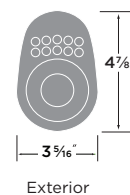

SINGLE CYLINDER DEADBOLT DK201-RD

Operates on four "AA" batteries, no hard wiring required
Warning light and sound to indicate low batteries
Optional auto locking function
One-time use code option
Entry codes can be four to six digits
Programmable up to ten entry codes
Fits doors 1½" to 2" thick
Single touch locking | Key operable
25 year mechanical and one year electronic warranty