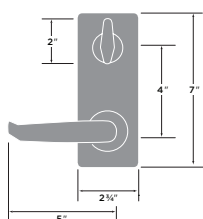

## Interconnect Lock Grade 2

Passage with Deadbolt

32D Satin Stainless

INTERCONNECT LOCK, PASSAGE IN301-CDR

More lever styles available upon request