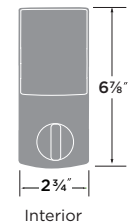

Touch Screen Deadbolt with Z-Wave Plus

- 15 Satin Nickel
- FBL Flat Black
- 11P Vintage Bronze

TOUCH SCREEN DEADBOLT DK201-TSZW

Operate from smart phone or computer with Z-Wave Plus Hub
Operates on four AA batteries, no hard wiring required
Warning light and sound to indicate low batteries
Illuminated ten digit touchscreen | Entry codes can be four to eight digits
Programmable up to 25 entry codes | Single-use user code options
Vacation Mode-temporarily disables all user codes
Optional random number input before user code to prevent fingerprint probing
Automatic bolt throwing direction for LH or RH door swings
Single touch locking | Optional auto locking function
Key operable | 25 year mechanical and one year electronic warranty
Fits doors 1½" to 2" thick | Four-in-one adjustable latch
Meets ANSI grade 2 standards | ANSI A156.25 compliant
KW 6 pin cylinder, comes keyed with 5 pin cylinder
Master and construction keyed capability | Temperature range -31° F to 150° F