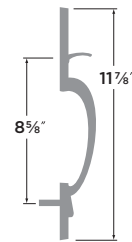

Alta Handleset

- 15 Satin Nickel
- FBL Flat Black
- 11P Vintage Bronze
- 3 Polished Brass
- 15A Antique Nickel
- 26 Polished Chrome
- PVD Lifetime Brass

KEYED HANDLESET AT507
DUMMY HANDLESET AT500