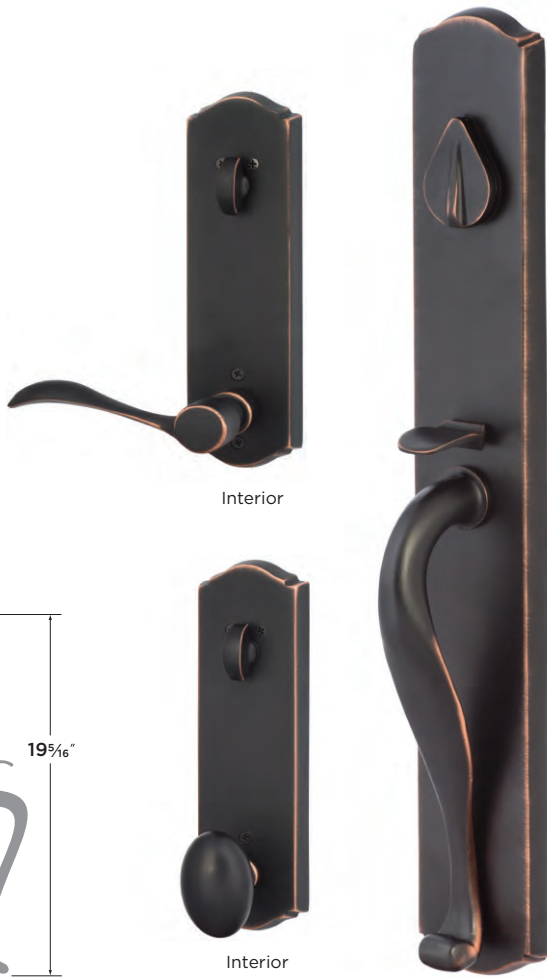

\*LG-TB30-2 available in 15 Satin Nickel only

Ridgecrest Mountain is an elevated line of heavy-duty bronze hardware that is enhanced by its mountain contemporary design. Crafted with the finest materials, this hardware will add an impressive statement to any door.

**Wasatch Handleset**

Specify interior trim:  
Sandstone Lever or Slickrock Knob

■ 11P Vintage Bronze

WASATCH HANDLESET SANDSTONE LEVER INTERIOR RIGHT HAND WS507-SSRH

WASATCH HANDLESET SANDSTONE LEVER INTERIOR LEFT HAND WS507-SSLH

WASATCH HANDLESET SLICKROCK KNOB INTERIOR WS507-SR

WASATCH DUMMY HANDLESET WS500

**Slickrock Knob**

■ 11P Vintage Bronze

PASSAGE	SR101
PRIVACY	SR102
ENTRY WITH DEADBOLT	SR107
DUMMY	SR100
DOUBLE DUMMY	SR100-2