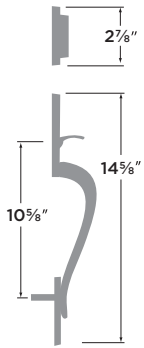

Madison Handleset

- 15 Satin Nickel
- 11P Vintage Bronze
- FBL Flat Black

KEYED HANDLESET MA507
DUMMY HANDLESET MA500