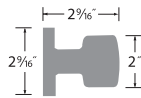

PASSAGE	BG101
PRIVACY	BG102
ENTRY	BG107
DUMMY	BG100
HANDLESET TRIM	BG100-H