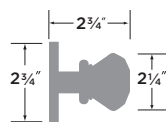

PASSAGE	TY101
PRIVACY	TY102
DUMMY	TY100
DOUBLE DUMMY	LN100-2