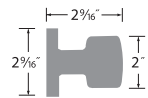

PASSAGE	BG101-SQ
PRIVACY	BG102-SQ
ENTRY	BG107-SQ
DUMMY	BG100-SQ
HANDLESET TRIM	BG100-HSQ