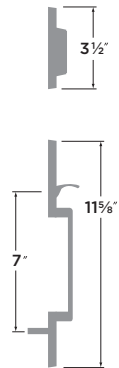

KEYED HANDLESET	KN507
DUMMY HANDLESET	KN500