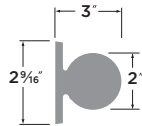

Tahoe Knob

- 11P Vintage Bronze
- 32D Satin Stainless
- 3 Polished Brass

PASSAGE	TA101
PRIVACY	TA102
ENTRY	TA107
DUMMY	TA100
ENTRY-DEADBOLT COMBO	TA107/DB
HANDLESET INTERIOR TRIM	TA100-H