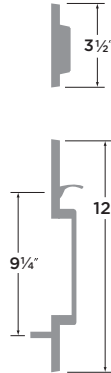

Coronado Handleset

- 15 Satin Nickel
- 11P Vintage Bronze

KEYED HANDLESET CN507
DUMMY HANDLESET CN500