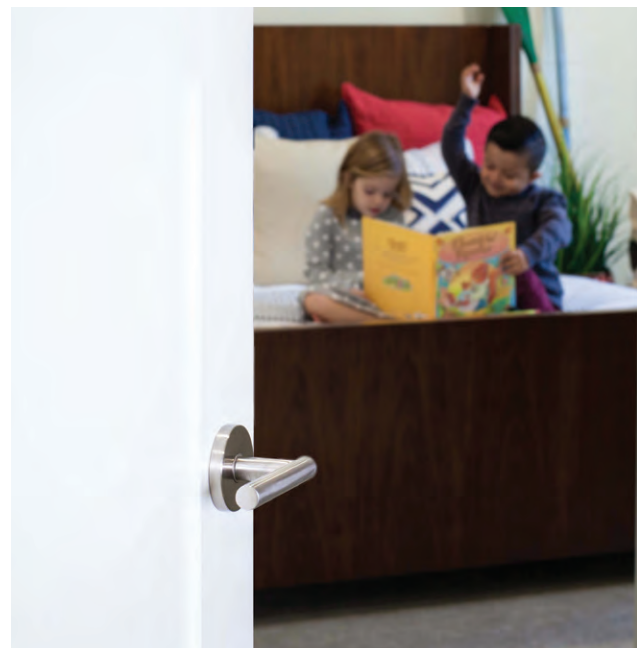

Bergen Knob

- 32D Satin Stainless
- 11P Vintage Bronze
- 26 Polished Chrome
- FBL Flat Black

PASSAGE	BG101
PRIVACY	BG102
ENTRY	BG107
DUMMY	BG100
HANDLESET TRIM	BG100-H

Bergen Knob-Square

- 32D Satin Stainless
- 11P Vintage Bronze
- 26 Polished Chrome
- FBL Flat Black

PASSAGE	BG101-SQ
PRIVACY	BG102-SQ
ENTRY	BG107-SQ
DUMMY	BG100-SQ
HANDLESET TRIM	BG100-HSQ

Köln Handleset

- 15 Satin Nickel
- 11P Vintage Bronze
- 32D Satin Stainless
- 26 Polished Chrome

KEYED HANDLESET	KN507
DUMMY HANDLESET	KN500

Stockholm Handleset

- 15 Satin Nickel
- 11P Vintage Bronze
- 32D Satin Stainless
- 26 Polished Chrome
- FBL Flat Black

KEYED HANDLESET	SH507
DUMMY HANDLESET	SH500

Square Modern Deadbolt

- 15 Satin Nickel
- 11P Vintage Bronze
- 32D Satin Stainless
- 26 Polished Chrome
- FBL Flat Black
- SB Satin Brass

SINGLE CYLINDER DEADBOLT	DB201-SMD

Modern Deadbolt

- 15 Satin Nickel
- 11P Vintage Bronze
- 32D Satin Stainless
- 26 Polished Chrome
- FBL Flat Black

SINGLE CYLINDER DEADBOLT	DB201-MD