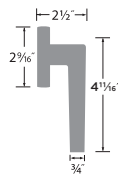

Basel 28° Lever

- 15 Satin Nickel

PASSAGE	BS101-28
PRIVACY	BS102-28
DUMMY	BS100-SQ
HANDLESET TRIM	BS100-HSQ