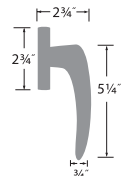

**Basel 28° Lever**

- 15 Satin Nickel

PASSAGE	BS101-28
PRIVACY	BS102-28
DUMMY	BS100-SQ
HANDLESET TRIM	BS100-HSQ

**Torino 28° Lever**

- 15 Satin Nickel
- 26 Polished Chrome

PASSAGE	TR101
PRIVACY	TR102
DUMMY	TR100
HANDLESET TRIM	TR100-H