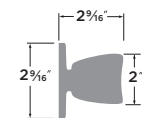

Tulip Knob

- 32D Satin Stainless
- 3 Polished Brass

PASSAGE	TL101
PRIVACY	TL102
ENTRY	TL107
DUMMY	TL100