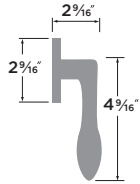

Snowbird Lever

- 15 Satin Nickel
- 11P Vintage Bronze
- FBL Flat Black

PASSAGE	SB101
PRIVACY	SB102
ENTRY	SB107
DUMMY	SB100
ENTRY-DEADBOLT COMBO	SB107/DB
HANDLESET INTERIOR TRIM	SB100-H

Cedar Lever

- 15 Satin Nickel
- 11P Vintage Bronze
- 3 Polished Brass
- 26 Polished Chrome

PASSAGE	CD101
PRIVACY	CD102
ENTRY	CD107
DUMMY	CD100
ENTRY-DEADBOLT COMBO	CD107/DB
HANDLESET INTERIOR TRIM	CD100-H

PRIVACY - PUSH BUTTON
ENTRY - PUSH BUTTON
STOREROOM

CD102-SL Available in 15 Satin Nickel only
CD107-SL Available in 15 Satin Nickel only
CD105-SL Available in 15 Satin Nickel only

Helena Lever

- 15 Satin Nickel
- 11P Vintage Bronze

PASSAGE	HA101
PRIVACY	HA102
ENTRY	HA107
DUMMY	HA100
ENTRY-DEADBOLT COMBO	HA107/DB
HANDLESET INTERIOR TRIM	HA100-H

Alder Lever

- 15 Satin Nickel
- FBL Flat Black

PASSAGE	AD101
PRIVACY	AD102
ENTRY	AD107
DUMMY	AD100

Sage Lever

- 15 Satin Nickel
- 11P Vintage Bronze

PASSAGE	SG101
PRIVACY	SG102
ENTRY	SG107
DUMMY	SG100
ENTRY-DEADBOLT COMBO	SG107/DB
HANDLESET INTERIOR TRIM	SG100-H

Arapaho Knob

- 15 Satin Nickel
- FBL Flat Black
- 11P Vintage Bronze
- 15A Antique Nickel

PASSAGE	AR101
PRIVACY	AR102
ENTRY	AR107
DUMMY	AR100
ENTRY-DEADBOLT COMBO	AR107/DB
HANDLESET INTERIOR TRIM	AR100-H

Juniper Knob

- 15 Satin Nickel
- FBL Flat Black
- 11P Vintage Bronze

PASSAGE	JN101
PRIVACY	JN102
ENTRY	JN107
DUMMY	JN100
HANDLESET INTERIOR TRIM	JN100-H