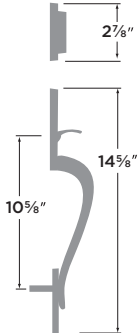

Madison Handleset

Grade 2

- 15 Satin Nickel
- FBL Flat Black

KEYED HANDLESET	MA507-G2
DUMMY HANDLESET	MA500