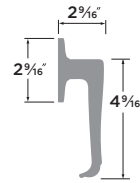

Snowbird Lever

- 15 Satin Nickel
- 11P Vintage Bronze
- FBL Flat Black

PASSAGE	SB101
PRIVACY	SB102
ENTRY	SB107
DUMMY	SB100
ENTRY-DEADBOLT COMBO	SB107/DB
HANDLESET INTERIOR TRIM	SB100-H

Cedar Lever

- 15 Satin Nickel
- 11P Vintage Bronze
- 3 Polished Brass
- 26 Polished Chrome

PASSAGE	CD101
PRIVACY	CD102
ENTRY	CD107
DUMMY	CD100
ENTRY-DEADBOLT COMBO	CD107/DB
HANDLESET INTERIOR TRIM	CD100-H

PRIVACY - PUSH BUTTON
ENTRY - PUSH BUTTON
STOREROOM

CD102-SL Available in 15 Satin Nickel only
CD107-SL Available in 15 Satin Nickel only
CD105-SL Available in 15 Satin Nickel only

Helena Lever

- 15 Satin Nickel
- 11P Vintage Bronze

PASSAGE	HA101
PRIVACY	HA102
ENTRY	HA107
DUMMY	HA100
ENTRY-DEADBOLT COMBO	HA107/DB
HANDLESET INTERIOR TRIM	HA100-H

Alder Lever

- 15 Satin Nickel
- FBL Flat Black

PASSAGE	AD101
PRIVACY	AD102
ENTRY	AD107
DUMMY	AD100

Sage Lever

- 15 Satin Nickel
- 11P Vintage Bronze

PASSAGE	SG101
PRIVACY	SG102
ENTRY	SG107
DUMMY	SG100
ENTRY-DEADBOLT COMBO	SG107/DB
HANDLESET INTERIOR TRIM	SG100-H

Arapaho Knob

- 15 Satin Nickel
- FBL Flat Black
- 11P Vintage Bronze
- 15A Antique Nickel

PASSAGE	AR101
PRIVACY	AR102
ENTRY	AR107
DUMMY	AR100
ENTRY-DEADBOLT COMBO	AR107/DB
HANDLESET INTERIOR TRIM	AR100-H

Juniper Knob

- 15 Satin Nickel
- FBL Flat Black
- 11P Vintage Bronze

PASSAGE	JN101
PRIVACY	JN102
ENTRY	JN107
DUMMY	JN100
HANDLESET INTERIOR TRIM	JN100-H