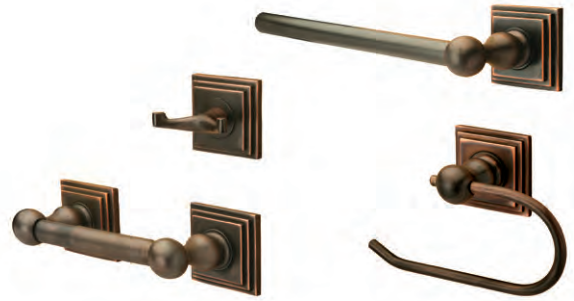

BATH HARDWARE

Pueblo

- 15 Satin Nickel
- 11P Vintage Bronze
- 26 Polished Chrome

18" TOWEL BAR	PB-TB18
24" TOWEL BAR	PB-TB24
30" TOWEL BAR	PB-TB30
TOWEL RING	PB-TR1
SINGLE POST PAPER HOLDER	PB-PH1
TWO POST PAPER HOLDER	PB-PH2
ROBE HOOK	PB-RH1