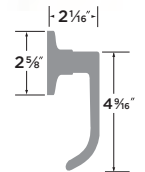

## Alder Lever

- 15 Satin Nickel
- FBL Flat Black

PASSAGE	AD101
PRIVACY	AD102
ENTRY	AD107
DUMMY	AD100