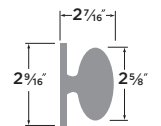

PASSAGE	AR101
PRIVACY	AR102
ENTRY	AR107
DUMMY	AR100
ENTRY-DEADBOLT COMBO	AR107/DB
HANDLESET INTERIOR TRIM	AR100-H