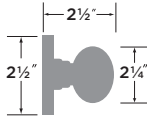

Durango Square Knob

- 15 Satin Nickel
- FBL Flat Black

PASSAGE	DU101-SQ
PRIVACY	DU102-SQ
ENTRY	DU107-SQ
DUMMY	DU100-SQ
HANDLESET INTERIOR TRIM	DU100-HSQ