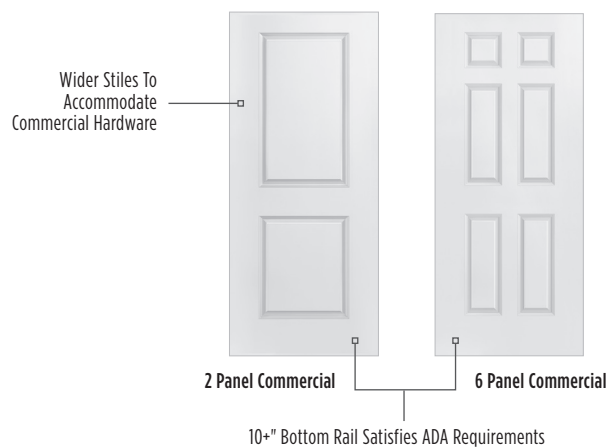

▶ Cheyenne / 2 Panel Camber-Top Plank

▶ 2 Panel Square

- ▶ Familiar designs with universal appeal add a defining element to any space
- ▶ Perfect for painting
- ▶ Full range of passage and bifold doors
- ▶ Safe 'N Sound, solid core construction available for better durability and sound reduction with the heft and feel of a wood door
- ▶ 20-minute fire-rated doors available for select heights and designs (1-3/4" width only)