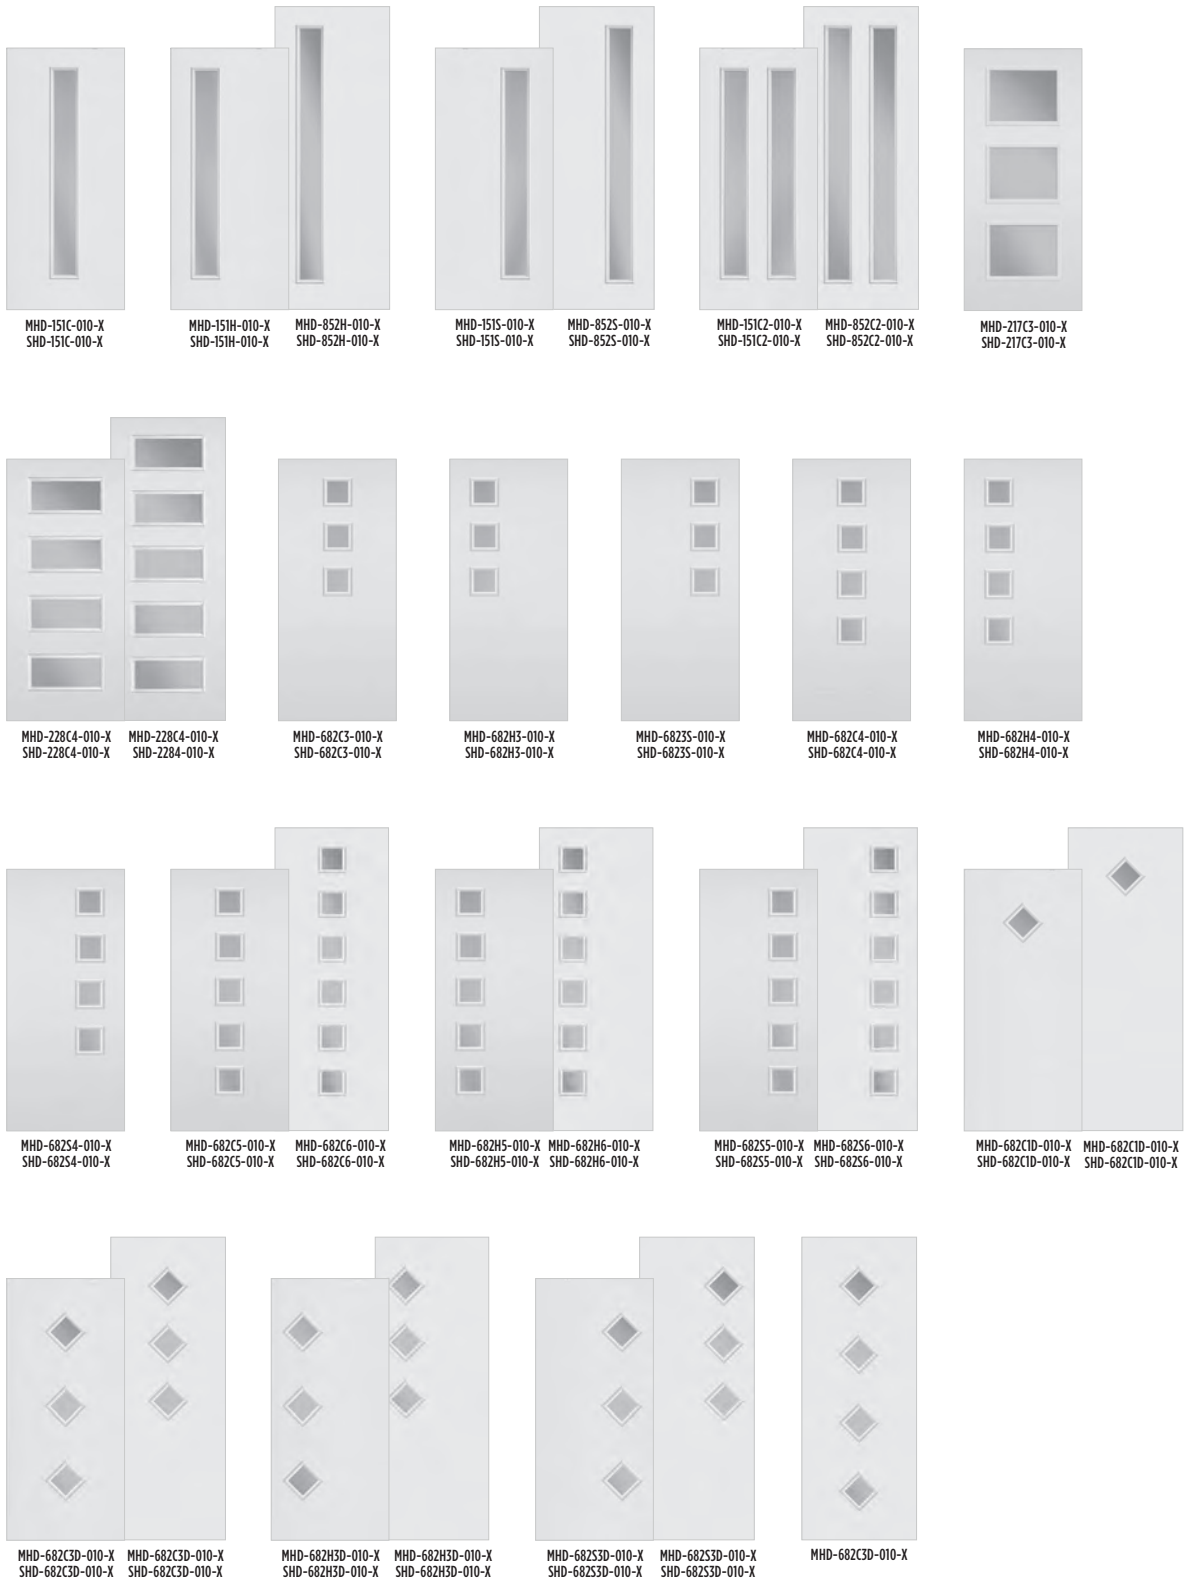

HD STEEL / SHOWN WITH CLEAR GLASS