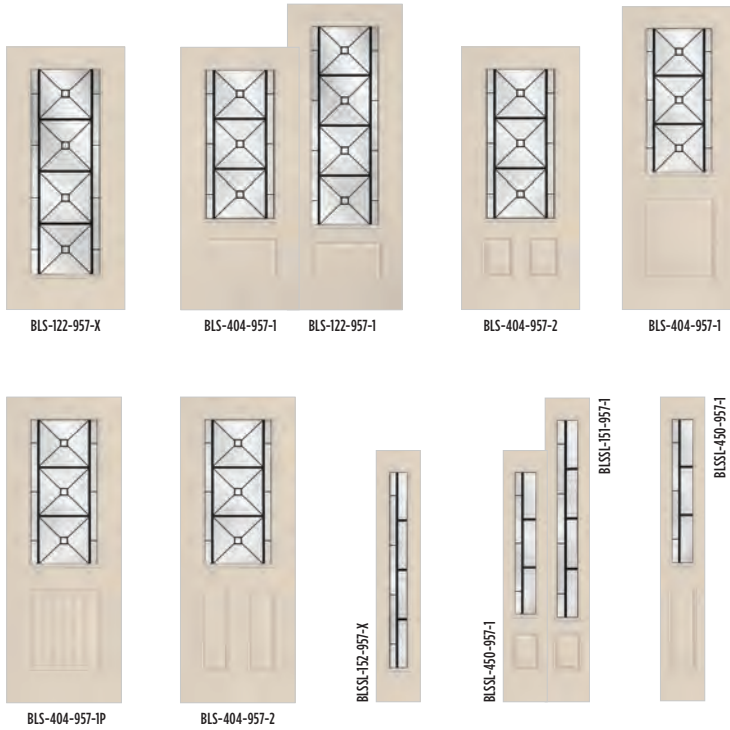

BELLEVILLE. SMOOTH DOORS