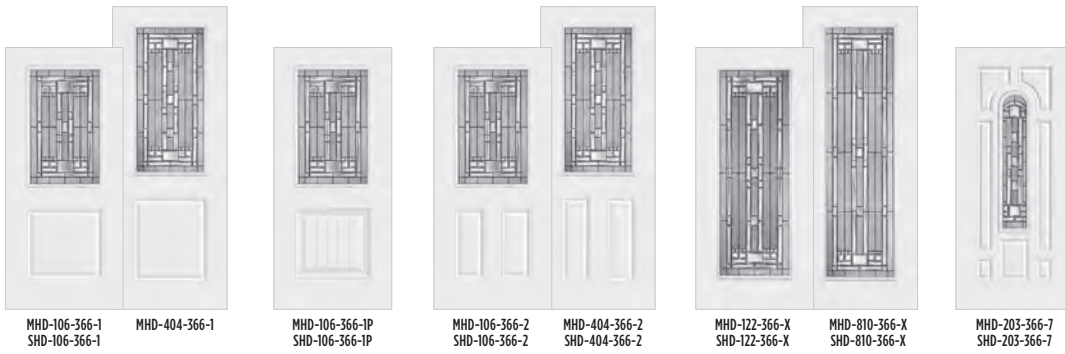

HD STEEL DOORS

MHD
SHD
HD Steel

Shown w/Optional Dentil Shelf