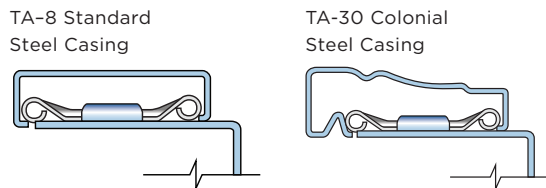

FAST-FRAME CASINGS

- TA-8 casings enhance any commercial or residential setting
- It is recommended that TA-18 retainer clips be used for both casings
- TA-30 casings add a special warmth for assisted living, motels, hotels, offices, apartments and homes

APPLICATIONS

- Multi-Family
- Assisted Living
- Motel/Hotel
- House to Garage
- Garage to Exterior

- Double door width is with a 'Z' astragal
  If using a 5/8" astragal then add 9/16" to the width
- All dimensions shown are for doors with standard inswing sill Deduct 13/16" for bumper outswing or handicap compliant sill
- Add 4" to height for 7'0" height
- Add 16" to height for 8'0" height
- Premdor spec slabs add 1/4" to height

FIRE LABELS

Up to 90-Minute Fire Ratings available in single and double* configurations

*A 'Z' astragal and flush bolt are required for double fire ratings (sold separately)

CLOSURE TEST

In a 90-minute application, the door will close and latch from 18" if the following Fast-Frame components are used:

- QEBD500 Foam-Filled Compression Weatherstripping
- Factory Sweep
- Adjustable T-Strike
- Factory Supplied Sills
- Self-Closing Hinges

STRUCTURAL PERFORMANCE AND IMPACT RATING

Design pressure ratings are available for compliance with national, state and local wind load and/or missile requirements. This product was tested for structural and impact performance in accordance with TAS 201, 202 and 203. Product approval is available under the Florida Department of Community Affairs (FL10357). Please note: Structural and impact performance requires use of a hurricane grade 5/8" T-astragal for double doors.

DOOR SELECTION

Fast-Frame is available in either right- or left-hand inswing or outswing and is for use with any Masonite steel entry door.

FAST-FRAME. ROUGH OPENINGS		
PREHUNG DOOR SIZES		
	Nominal Door Size	Rough Opening Size (Wood Stud)
	W x H	W x H
Single Door	2'0" x 6'8"	25-1/4" x 81-5/8"
	2'6" x 6'8"	31-1/4" x 81-5/8"
	2'8" x 6'8"	33-1/4" x 81-5/8"
	2'10" x 6'8"	35-1/4" x 81-5/8"
	3'0" x 6'8"	37-1/4" x 81-5/8"
Double Door	4'0" x 6'8"	49-1/4" x 81-5/8"
	5'0" x 6'8"	61-1/4" x 81-5/8"
	5'4" x 6'8"	65-1/4" x 81-5/8"
	5'8" x 6'8"	69-1/4" x 81-5/8"
	6'0" x 6'8"	73-1/4" x 81-5/8"

*Z astragals only available in 6'8" and 8'0" heights.