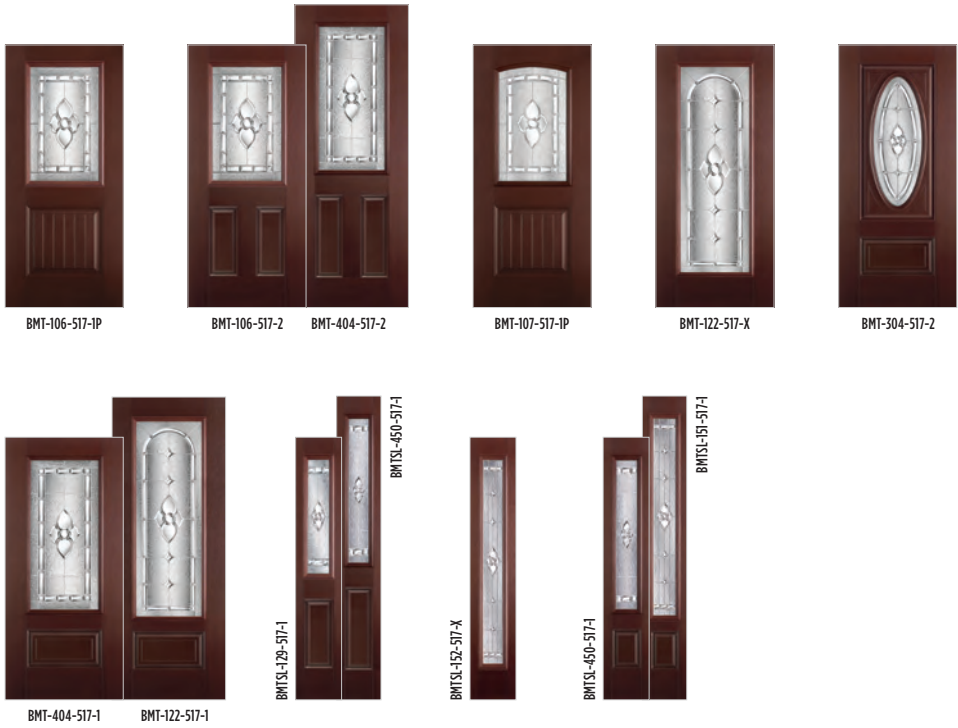

PRIVACY RATING

Glue
Chip
Glass

Clear
Beveled
Glass

Platinum
Caming

Georgian™ Glass

BELLEVILLE™ TEXTURED DOORS

BMT
Mahogany
Fiberglass

BFT
Fir
Fiberglass