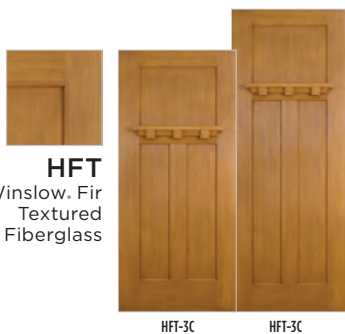

HERITAGE SERIES, FIBERGLASS

WINSLOW, STANDARD FRAME & FLUSH-GLAZED FIBERGLASS

HFT
Winslow, Fir
Textured
Fiberglass

HFT-3C HFT-3C