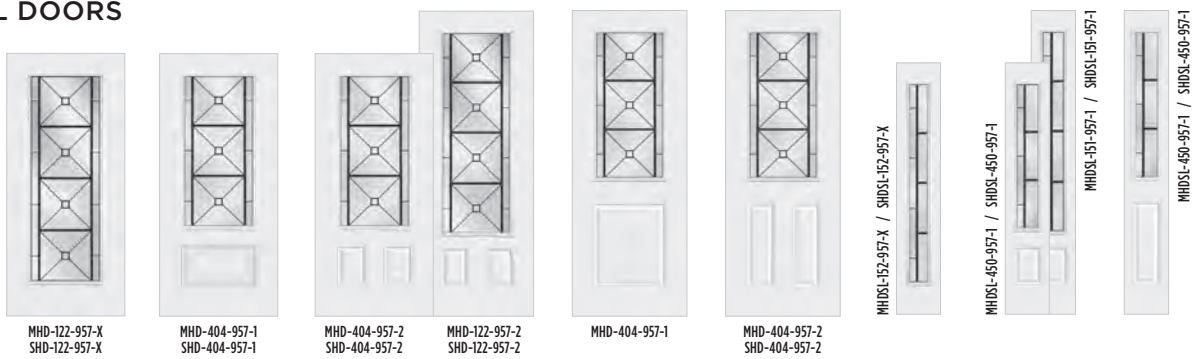

HD STEEL DOORS