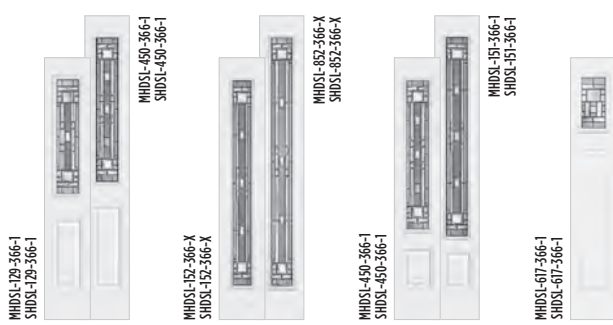

MHD
SHD
HD Steel

Shown w/Optional Dentil Shelf

TRANSOM

T-366

EXPO

IRON

CLASSIC

TEXTURES