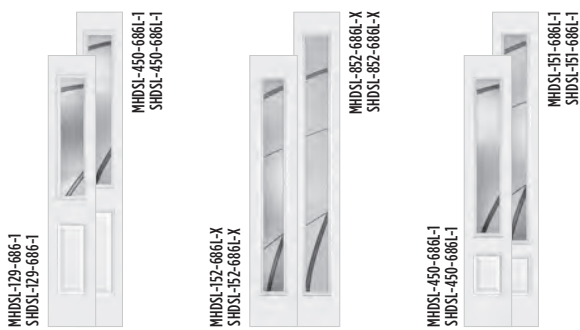

HD STEEL DOORS

EXPO

IRON

CLASSIC

TEXTURES

LINEA

ESSENTIA