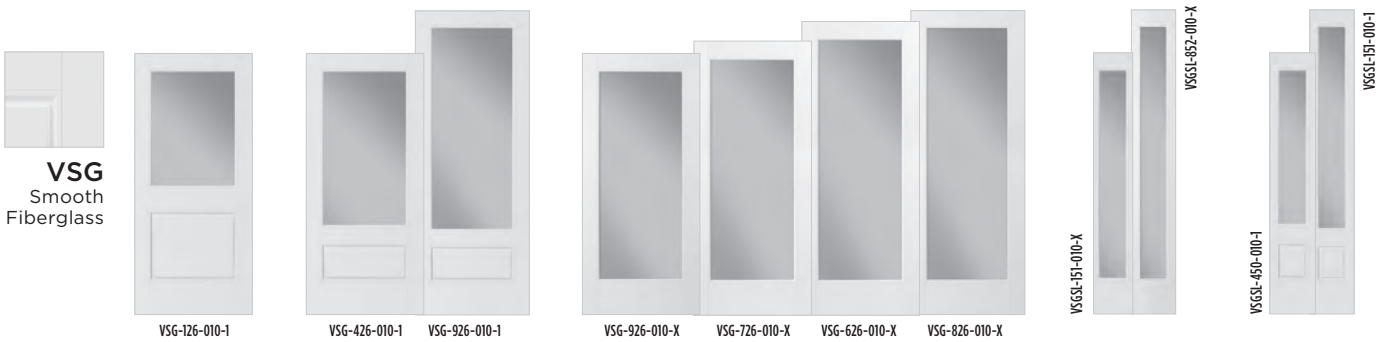

VISTAGRANDE. SMOOTH FLUSH-GLAZED DOORS / CLEAR GLASS

6'8"												7'0"		7'6"	
	106-010-1	126-010-1	114-010-X	120-010-X	122-010-X	404-010-1	420-010-1	426-010-1	926-010-X	152-010-X	450-010-1		726-010-X		626-010-X
VFT	•	•	•	•	•	•	•	•	•	•	•				
VSG	•	•	•	•	•	•	•	•	•	•	•		•		•

8'0"									
	120-010-1	122-010-1	810-010-X	814-010-X	820-010-X	826-010-X	926-010-1	151-010-1	852-010-X
VFT	•	•	•	•	•	•	•	•	•
VSG	•	•	•	•	•	•	•	•	•