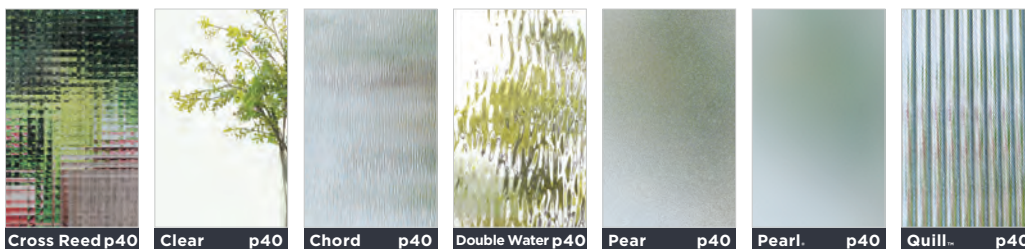

MODERN DOOR

CONTEMPORARY MINIMALISTIC DESIGNS