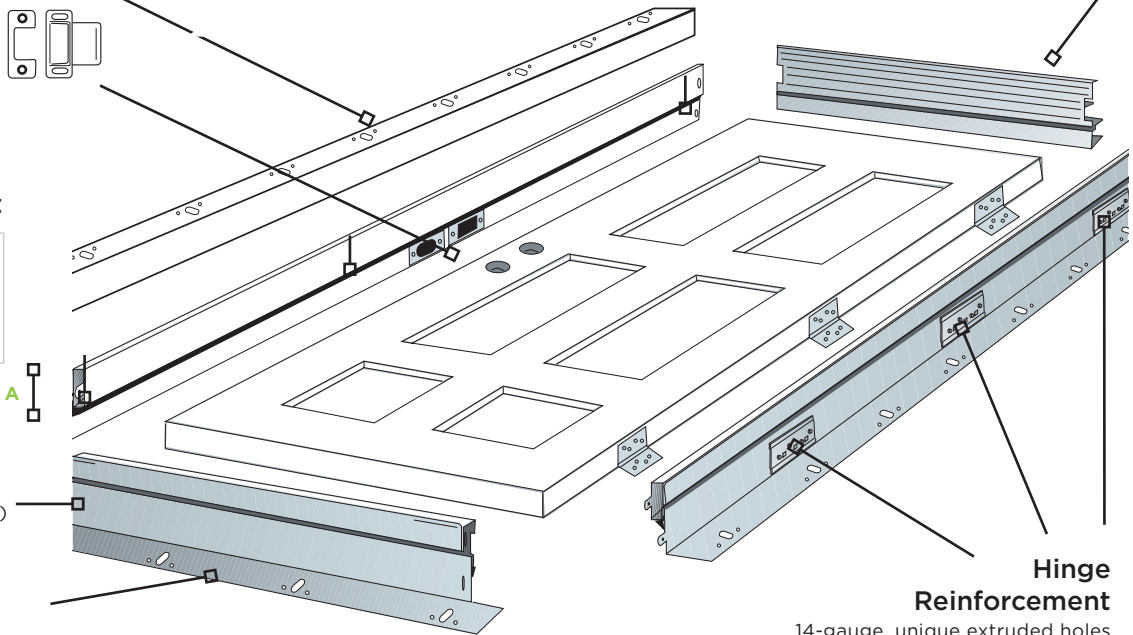

Bumper Outswing Sill

4-9/16" width