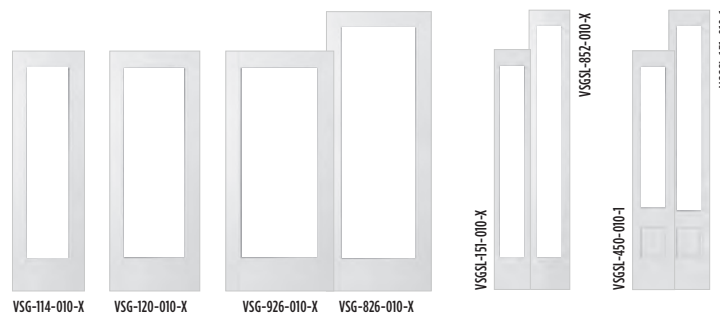

VSG-114-010-X   VSG-120-010-X   VSG-926-010-X   VSG-826-010-X   VSGSL-151-010-X   VSGSL-852-010-X   VSGSL-450-010-1   VSGSL-151-010-1