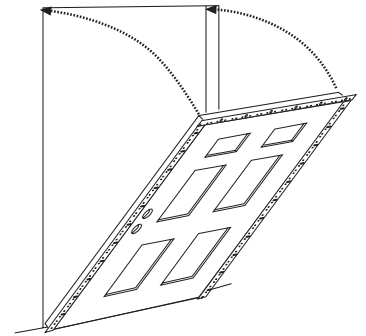

Fast-Frame.

ADJUSTABLE KERFED STEEL REPLACEMENT FRAMES

THE ULTIMATE ADJUSTABLE KERFED STEEL DOOR FRAME

Fast-Frame's advanced design adds a new dimension of flexibility and durability to Masonite's steel entry door line. Developed and manufactured exclusively for Masonite by Timely, Fast-Frame features a full 1" of adjustability to accommodate almost any variation in wall construction. This easy-to-install, user-friendly, kerfed steel door frame system is applicable to a full range of residential and commercial applications with wood or steel stud construction. Timely's expertise in innovating and manufacturing steel door frame components is second to none. Fast-Frame is engineered to meet the most stringent code requirements including structural, impact and 90-minute fire ratings.