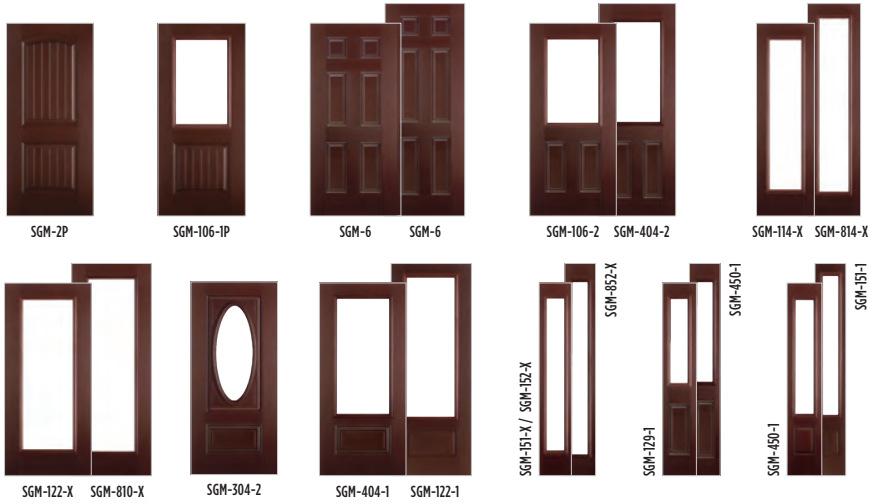

STORM GUARD.

IMPACT-RATED DOORS

BELLEVILLE. TEXTURED DOORS