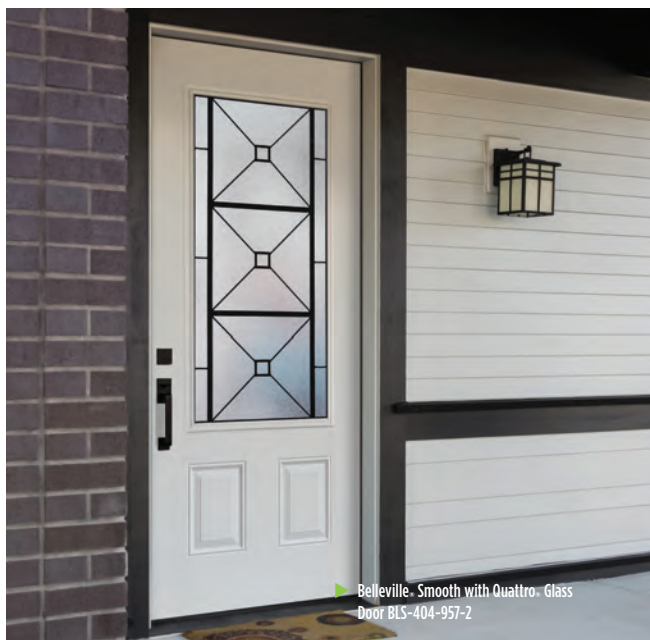

Quattro. Glass

957 - WR
WROUGHT IRON

EXPO

IRON

CLASSIC

TEXTURES

LINEA

ESSENTIA