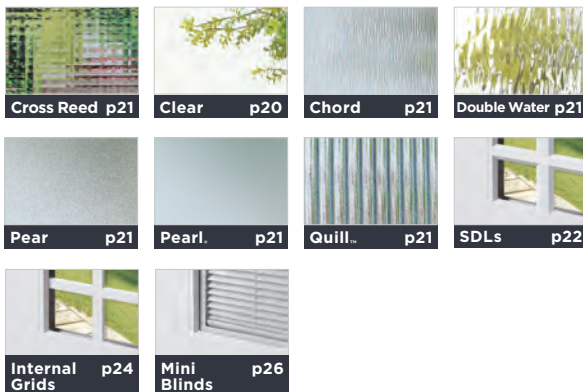

VISTAGRANDE.

BRIGHTEN YOUR HOME FROM FRONT TO BACK