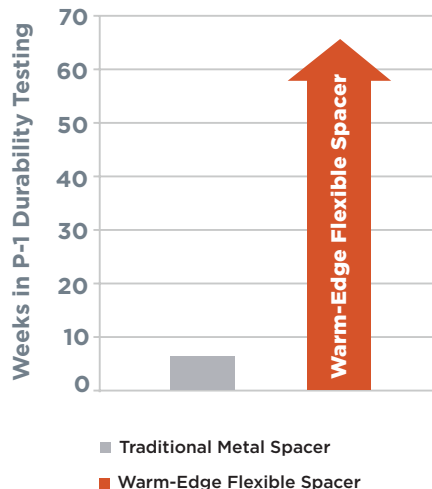

LONGER LASTING

Warm-Edge Flexible Spacers

Warm-edge flexible spacers feature a unique no-metal composite-laminating technology that provides superior durability and thermal performance in insulating glass units