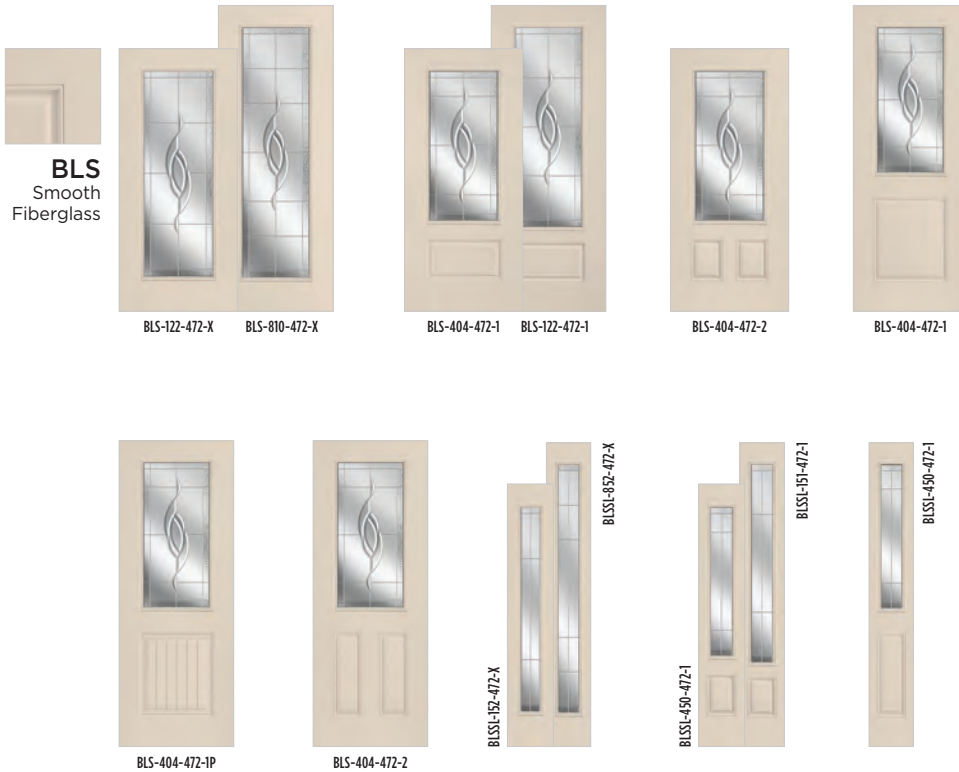

BELLEVILLE. TEXTURED DOORS

BELLEVILLE. SMOOTH DOORS

EXPO

IRON

CLASSIC

TEXTURES

LINEA

ESSENTIA