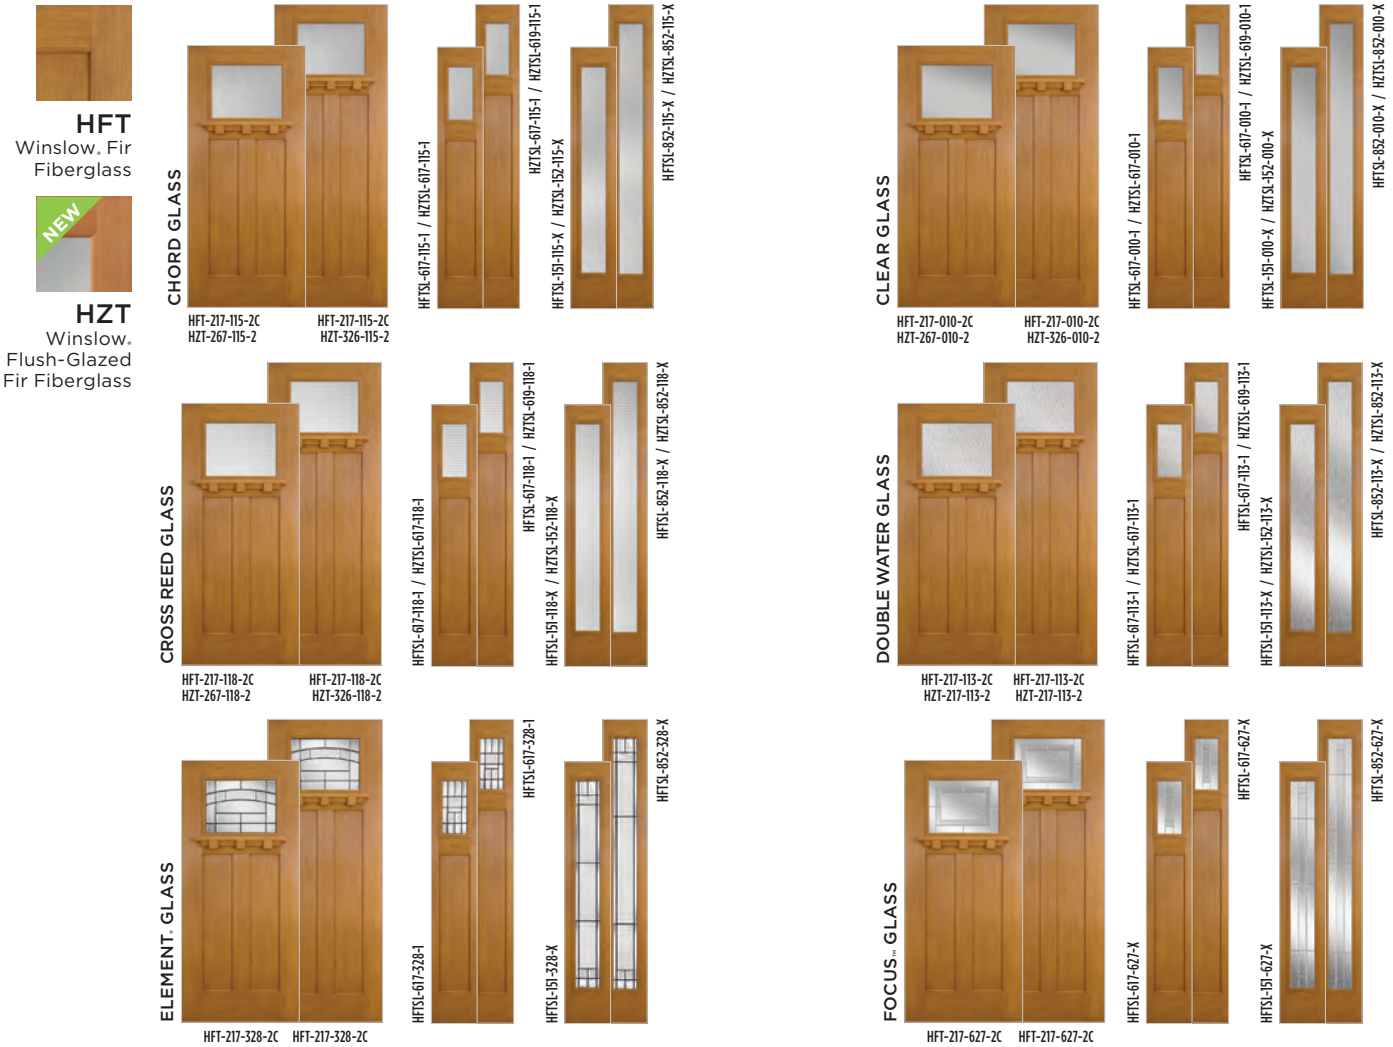

Winslow. and Winslow. Flush-Glazed Glass

WINSLOW. FIR TEXTURED FIBERGLASS

	6'8"					7'0"			8'0"						
	3C	217-2C	267-2	151-X	617-1	267-2	157-X	617-1	3	217-2C	326-2C	852-X	617-1	619-1	
OPAQUE	•								•						
CHORD | 115		•	•	•	•	•	•	•		•	•	•	•	•	
CLEAR | 010		•	•	•	•	•	•	•		•	•	•	•	•	
CROSS REED | 118		•	•	•	•	•	•	•		•	•	•	•	•	
DOUBLE WATER | 113		•	•	•	•	•	•	•		•	•	•	•	•	
ELEMENT. | 328		•	•	•	•	•	•	•		•	•	•	•	•	
FOCUS. | 627		•	•	•	•	•	•	•		•	•	•	•	•	
FRONTIER. | 312		•	•	•	•	•	•	•		•	•	•	•	•	
HEARTLAND. | 322 323		•	•	•	•	•	•	•		•	•	•	•	•	
MARCO. | 331		•	•	•	•	•	•	•		•	•	•	•	•	
NAPLES. | 366		•	•	•	•	•	•	•		•	•	•	•	•	
PEARL | 116		•	•	•	•	•	•	•		•	•	•	•	•	
PEARL. | 140		•	•	•	•	•	•	•		•	•	•	•	•	
QUILL. | 119		•	•	•	•	•	•	•		•	•	•	•	•