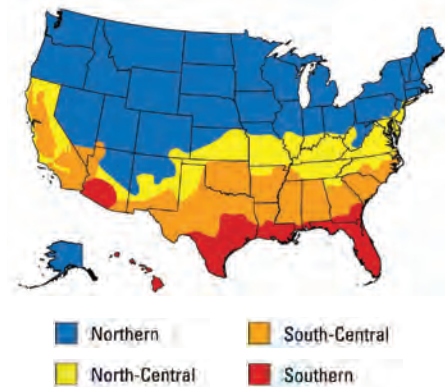

For further information, see our website at: www.masonite.com

1. **1. U-FACTOR:** Measures the rate of heat transfer through a product. It considers all elements of an assembly including conductivity, air flow and glass emissivity. A lower U-Factor indicates a better-insulating product.
2. **2. SHGC (SOLAR HEAT GAIN COEFFICIENT):** Measures the amount of energy that passes through glass from the sun, creating additional heat. The lower the SHGC, the better it blocks solar heat.

Masonite ENERGY STAR® Compliant Products

NZ Northern Zones only
HC Hard Coat - Pyrolytic Low-E
SC Soft Coat - Sputter Low-E

	GLASS TYPE	GLAZING LEVEL					FULL LITE	
		OPAQUE	1/4 LITE	1/2 LITE	3/4 LITE	HC	SC	
WOOD-EDGE STEEL DOORS	Clear 1/2" IG		✓					
	Clear 1/2" IG E Grids		✓					
	Clear Blinds				✓			
	Low-E Blinds #2			✓	✓		✓	
	Clear 1" IG		✓					
	Clear 1" IG Internal Grids		✓					
	Low-E 1" IG Surface #2		✓	✓	✓	NZ	✓	
	Low-E 1" IG Surface #2 (Grids)		✓	✓	✓	✓	✓	
	Triple Pane Deco IG w/Caming		✓	✓	✓	NZ		
	Low-E Triple Pane Deco IG w/Caming						✓	

FIBERGLASS DOORS	Clear 1/2" IG		✓				
	Clear 1/2" IG E Grids		✓				
	Clear Blinds						
	Low-E Blinds #2			✓	✓		✓
	Clear 1" IG		✓				
	Clear 1" IG Internal Grids		✓		✓		
	Low-E Surface #2 1" IG		✓	✓	✓	NZ	✓
	Low-E Surface #2 1" IG E Grids		✓	✓	✓	✓	✓
	Triple Pane Deco IG w/Caming		✓	✓	✓	NZ	
	Low-E Triple Pane Deco IG w/Caming						✓

ENERGY STAR® Product Performance Criteria

GLAZING LEVEL	U-FACTOR¹	SHGC²
ALL	≤ 0.17	No Rating
≤ 1/2-Lite	≤ 0.25	≤ 0.25
> 1/2-Lite	≤ 0.30	Northern North-Central ≤ 0.40
		Southern South-Central ≤ 0.25

¹ Btu/h.ft.² °F. ² Fraction of incident solar radiation Air Leakage for Swinging Doors ≤ 0.5 cfm/ft²

¹U-Factor for opaque doors only. 'IG' = Insulated Glass.
² Please verify qualification with the NFRC performance label affixed to the door.