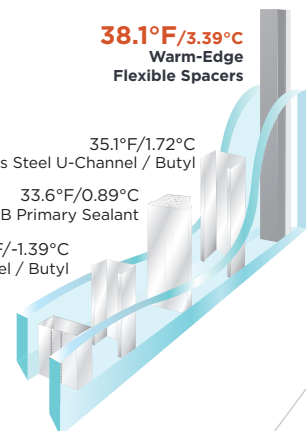

ENERGY SAVING

The thermal performance of a window plays a major role in household energy conservation. A high-performance window system will keep your energy costs low by reducing heat loss in the winter and heat gain in the summer

UP TO

+14.4°F / 8.0°C

warmer temperature at the edge of the glass

(vs. aluminum spacer / silicone)

38.1°F / 3.39°C
Warm-Edge Flexible Spacers

Outside 0°F ± 2°F
-17.8°C ± 2°F / -11°C

Inside 70°F ± 2°F
21.1°C ± 2°F / 11°C

35.1°F / 1.72°C
Stainless Steel U-Channel / Butyl

33.6°F / 0.89°C
Stainless Box / PIB Primary Sealant

29.5°F / -1.39°C
Tin U-Channel / Butyl

23.7°F / -4.61°C
Aluminum Spacer / Silicone