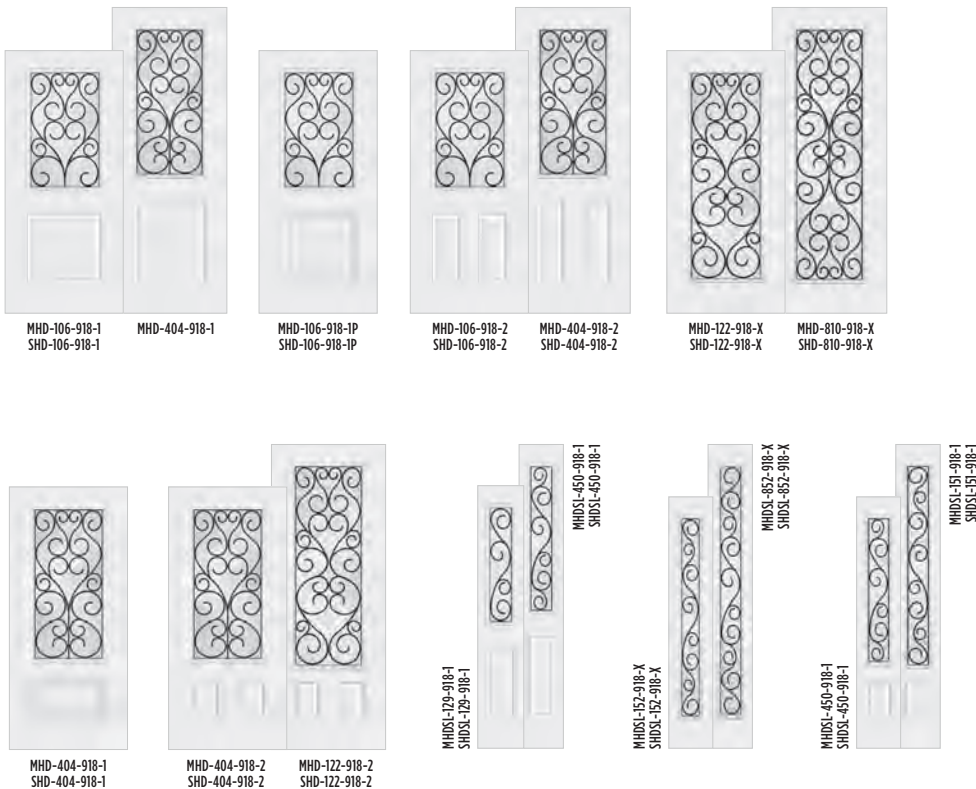

Please specify door height when ordering. / Belleville, smooth doors shown painted beige.

BELLEVILLE. SMOOTH DOORS

BLS
Smooth
Fiberglass

HD STEEL DOORS

**MHD
SHD**
HD Steel

Masonite. HD Steel with Optimus. Glass / Doors MHD-122-928-X