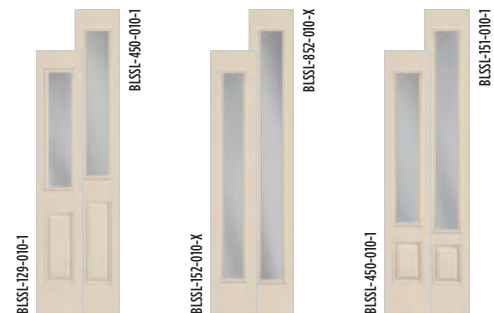

Clear Glass

BELLEVILLE. SMOOTH DOORS

BLS
Smooth
Fiberglass