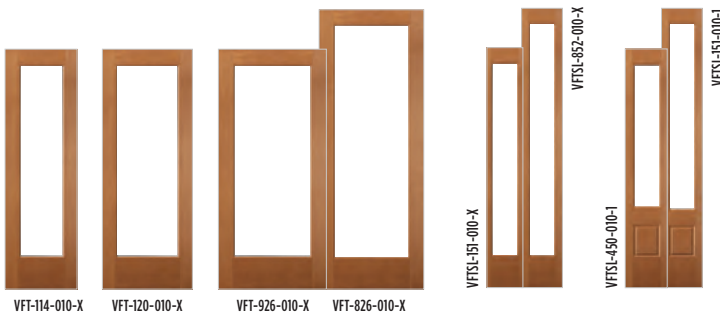

VFT-114-010-X   VFT-120-010-X   VFT-926-010-X   VFT-826-010-X   VFTSL-151-010-X   VFTSL-852-010-X   VFTSL-450-010-1   VFTSL-151-010-1