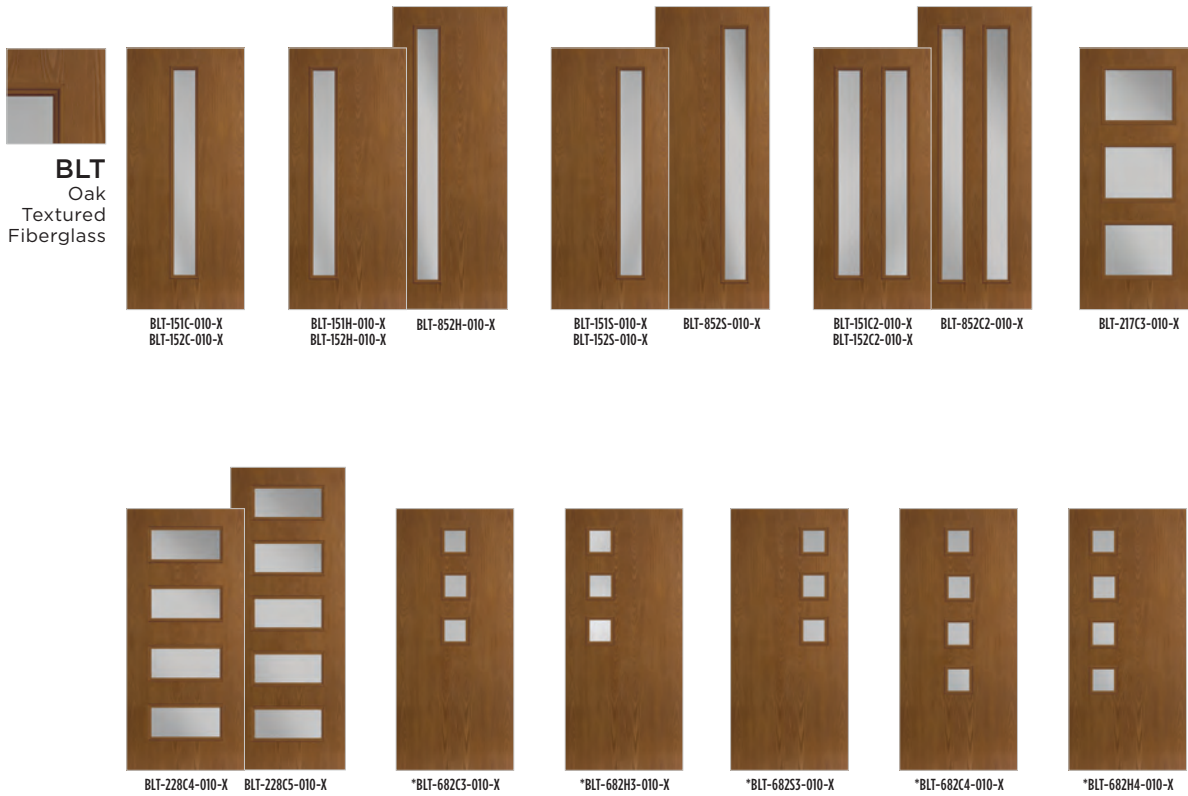

MODERN DOOR

BELLEVILLE, OAK TEXTURED FIBERGLASS / SHOWN WITH CLEAR GLASS

6'8"																	
Clear	151H-010-X	152H-010-X	151C-010-X	152C-010-X	151S-010-X	152S-010-X	151C2-010-X	152C2-010-X	217C3-010-X	228C4-010-X	682H3-010-X	682S3-010-X	682C3-010-X	682H4-010-X	682S4-010-X	682C4-010-X	682H5-010-X
Chord	151H-115-X	152H-115-X	151C-115-X	152C-115-X	151S-115-X	152S-115-X	151C2-115-X	152C2-115-X	217C3-115-X	228C4-115-X	682H3-115-X	682S3-115-X	682C3-115-X	682H4-115-X	682S4-115-X	682C4-115-X	682H5-115-X
Cross Reed	151H-118-X	152H-118-X	151C-118-X	152C-118-X	151S-118-X	152S-118-X	151C2-118-X	152C2-118-X	217C3-118-X	228C4-118-X	682H3-118-X	682S3-118-X	682C3-118-X	682H4-118-X	682S4-118-X	682C4-118-X	682H5-118-X
Double Water	151H-113-X	152H-113-X	151C-113-X	152C-113-X	151S-113-X	152S-113-X	151C2-113-X	152C2-113-X	217C3-113-X	228C4-113-X	682H3-113-X	682S3-113-X	682C3-113-X	682H4-113-X	682S4-113-X	682C4-113-X	682H5-113-X
Pearl	151H-116-X	152H-116-X	151C-116-X	152C-116-X	151S-116-X	152S-116-X	151C2-116-X	152C2-116-X	217C3-116-X	228C4-116-X	682H3-116-X	682S3-116-X	682C3-116-X	682H4-116-X	682S4-116-X	682C4-116-X	682H5-116-X
Pearl.	151H-140-X	152H-140-X	151C-140-X	152C-140-X	151S-140-X	152S-140-X	151C2-140-X	152C2-140-X	217C3-140-X	228C4-140-X	682H3-140-X	682S3-140-X	682C3-140-X	682H4-140-X	682S4-140-X	682C4-140-X	682H5-140-X
Quill..	151H-119-X	152H-119-X	151C-119-X	152C-119-X	151S-119-X	152S-119-X	151C2-119-X	152C2-119-X	217C3-119-X	228C4-119-X	682H3-119-X	682S3-119-X	682C3-119-X	682H4-119-X	682S4-119-X	682C4-119-X	682H5-119-X
BLT	•	•	•	•	•	•	•	•	•	•	•	•	•	•	•	•	•
BLS	•	•	•	•	•	•	•	•	•	•	•	•	•	•	•	•	•
MHD	•	•	•	•	•	•	•	•	•	•	•	•	•	•	•	•	•
SHD	•	•	•	•	•	•	•	•	•	•	•	•	•	•	•	•	•

Please specify door height when ordering. / *Belleville, Oak textured Modern door lite frames come unfinished
When ordering Modern doors, please indicate orientation Hinge side (H), Strike side (S), or Center (C).