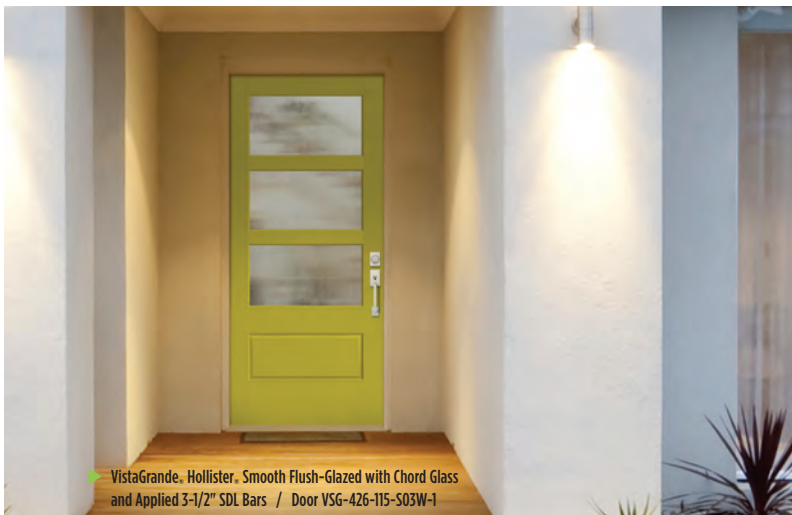

Textured Glass

113 / 115 / 116 / 118 / 119 / 140 / - T
TEXTURED

► Belleville. Hollister. Smooth with Cross Reed Glass
Door BLS-122-118-1 / Sidelites BLSL-852-118-X

7
Cross Reed 118 / T

► VistaGrande. Hollister. Smooth Flush-Glazed with Chord Glass
and Applied 3-1/2" SDL Bars / Door VSG-426-115-503W-1