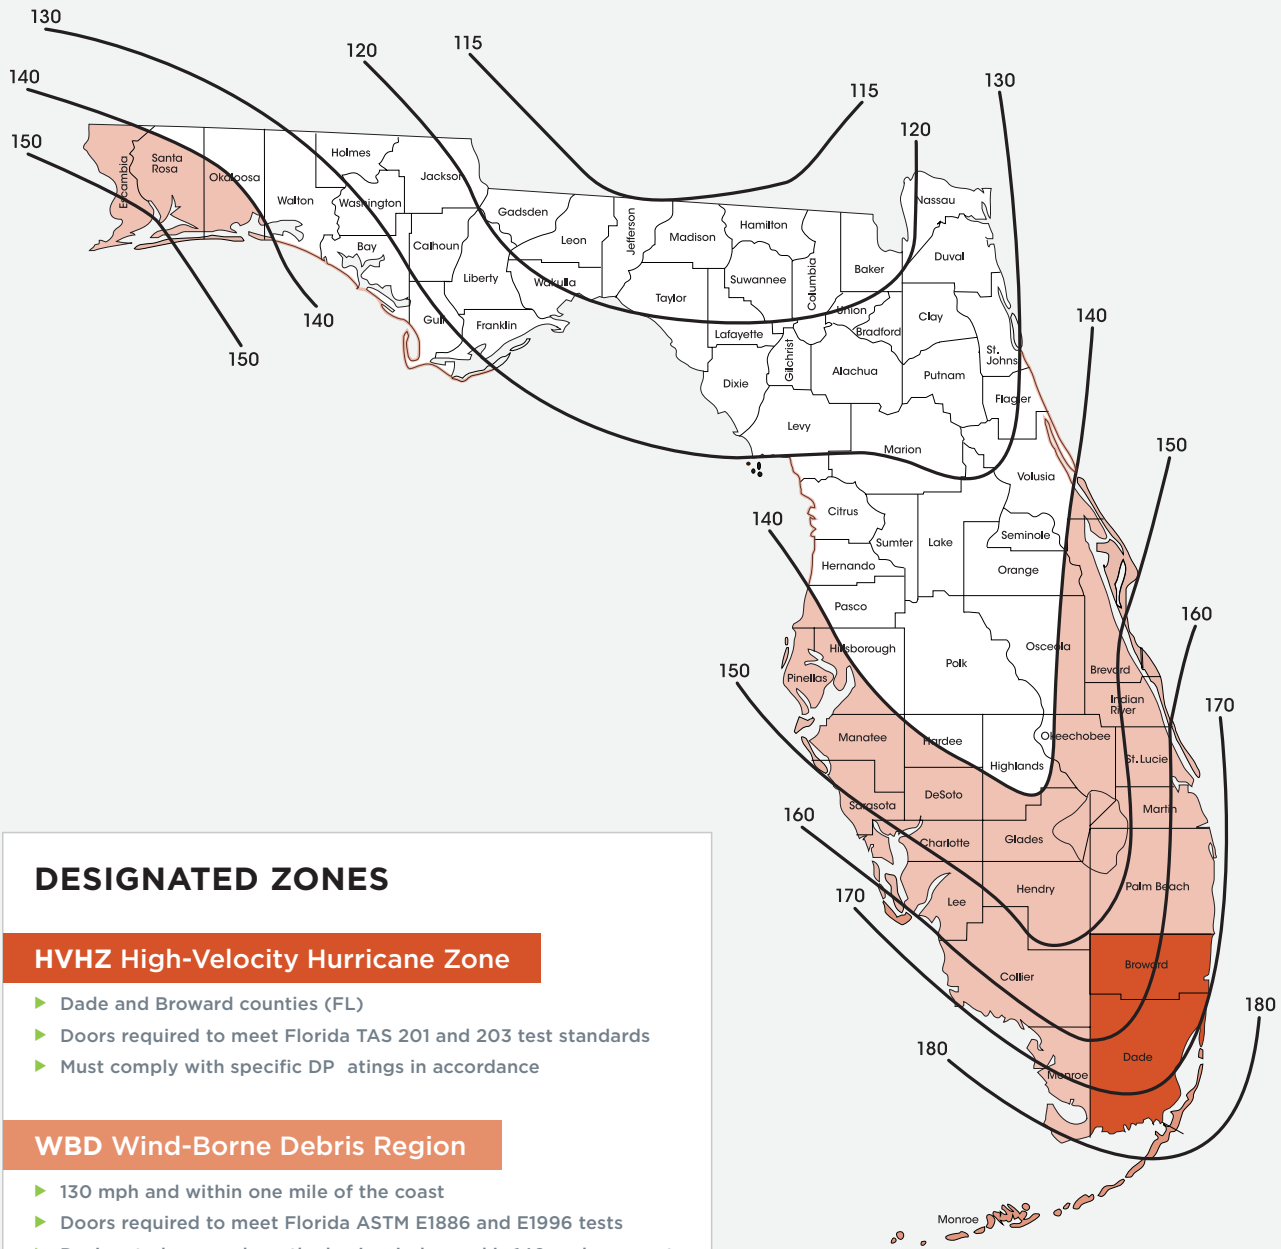

HURRICANE-PRONE REGIONS

DESIGNATED ZONES

HVHZ High-Velocity Hurricane Zone

- Dade and Broward counties (FL)
- Doors required to meet Florida TAS 201 and 203 test standards
- Must comply with specific DP ratings in accordance

WBD Wind-Borne Debris Region

- 130 mph and within one mile of the coast
- Doors required to meet Florida ASTM E1886 and E1996 tests
- Designated areas where the basic wind speed is 140 mph or greater

Notes:

- Values are nominal design 3-second gust wind speeds in miles per hour (m/s) at 33 ft. (10m) above ground for Exposure C category.
- Linear interpolation between contours is permitted.
- Islands and coastal areas outside the last contour shall use the last wind speed contour of the coastal area.
- Mountainous terrain, gorges, ocean promontory and special wind regions shall be examined for unusual wind conditions.
- Wind speeds correspond to approximately a 7% probability of exceedance in 50 years (Annual Exceedance Probability = 0.00143, MRI = 700 years).