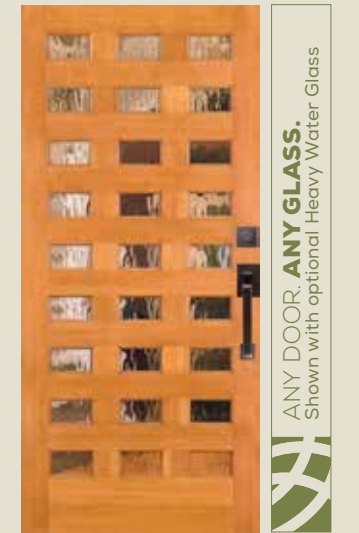

7427 IG
with optional heavy
water glass.
Privacy Rating 4.

ANY DOOR. **ANY GLASS.**
Shown with optional Heavy Water Glass

EXPLORE OUR ONLINE TOOLS AT [SIMPSONDOOR.COM/DESIGN-TOOLS](https://www.simpsondoor.com/design-tools)