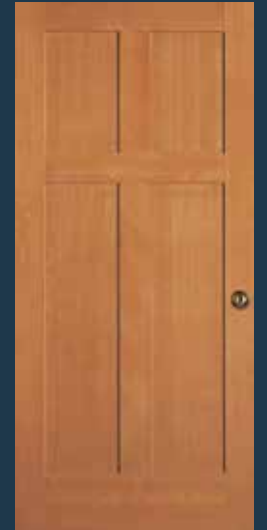

## SHAKER SERIES FLAT PANEL DOORS

**70720**

**70782**

**70784**

**70760**  
Shown in cherry

**70762**

**TEST DRIVE YOUR DOOR**  
simpsondoor.com/testdrive