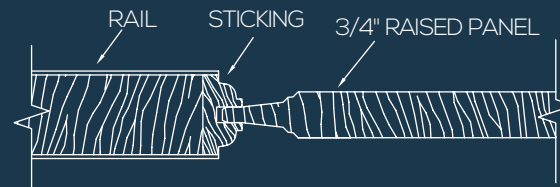

DOOR PROFILE

RAISED PANEL DOORS

*AVAILABLE IN TWO AND FOUR DOOR UNITS

Matching 20-minute fire-rated doors are available for all designs to complete your house package. Visit simpsondoor.com/fire-rated for more information.

EXPLORE OUR ONLINE TOOLS AT SIMPSONDOOR.COM/DESIGN-TOOLS

TEST DRIVE A DOOR
GLASS TASTE TEST
WOOD SELECTOR