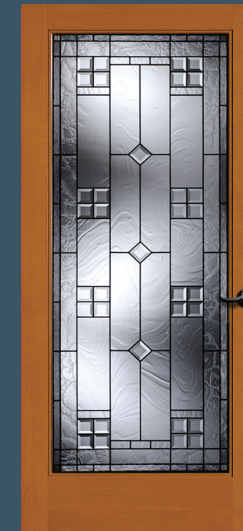

VENETIA®
88424 door with black caming. Privacy Rating 5.