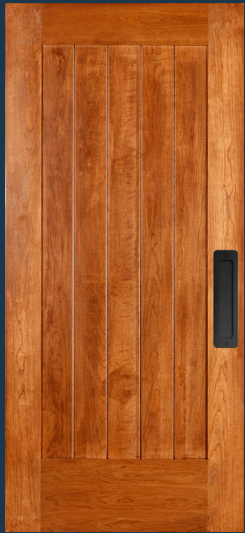

BARN DOORS

49801
Shown in cherry