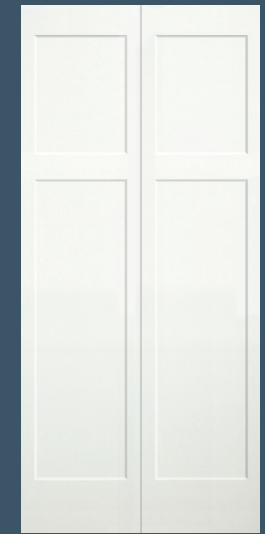

 <b>ANY SIZE</b>	 <b>ANY GLASS</b>	 <b>CAMING CHOICES</b>	 <b>PRIVACY RATING</b>
---	--	---	---

**8720** SHAKER FP

**8782** SHAKER FP

**8760** SHAKER FP

**8755** SHAKER FP

**8780** SHAKER LOUVER

**8702** BIFOLD SHAKER FP