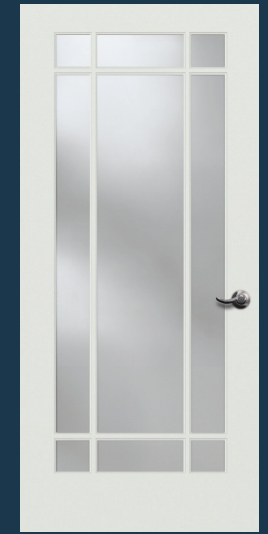

## DOOR PROFILE

**8735 SHAKER**

with white laminate  
glass. Privacy rating 10.

**8010**

Also available as a 12-lite  
in 8'0" (design 8012)

**8015**

Also available as a 18-lite  
in 8'0" (design 8018)

**8009**

**8490 PANTRY**

Clear art on satin etch  
glass. Privacy Rating 7.

**8492 WHEAT**

Clear art on satin etch  
glass. Privacy Rating 7.

**8494 WINE CELLAR**

Clear art on satin etch  
glass. Privacy Rating 7.

**8496**

Clear art on satin etch  
glass. Privacy Rating 7.