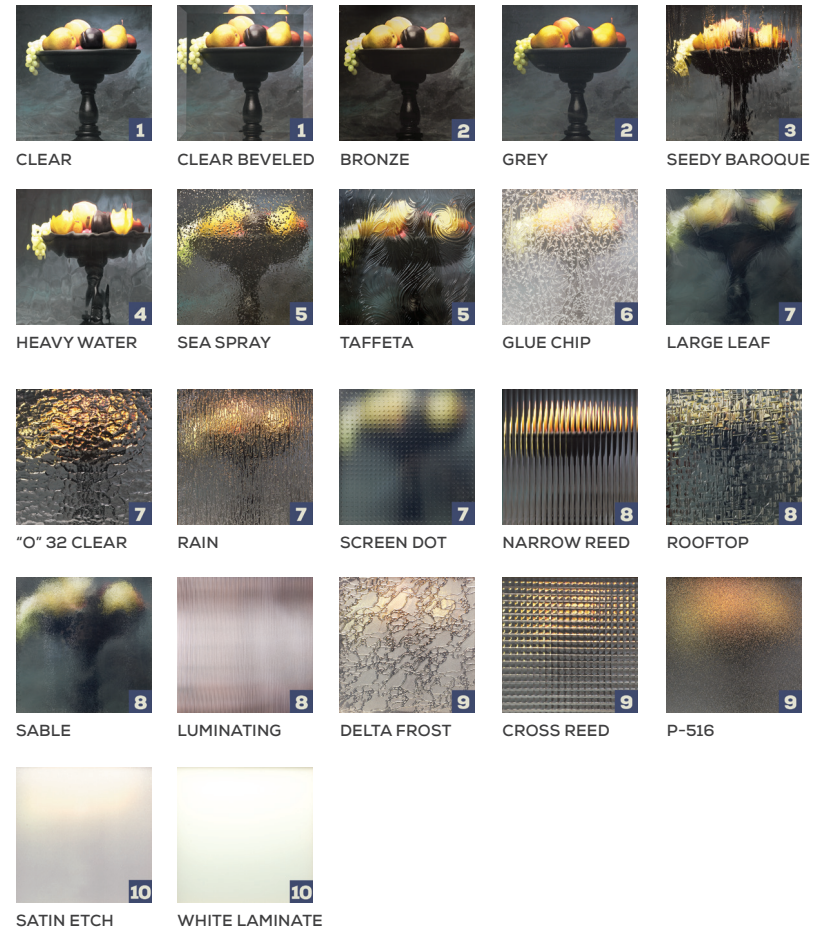

1501

Shown in sapele mahogany with 1701 sidelight

GLASS OPTIONS

Pick the tempered glass or resin panel (interior doors only) that is right for you. You may feel that an abundance of natural light is the way to go, or a better fit may be glass with greater privacy. Just keep in mind that we have an option that suits your style (number on glass refers to the privacy rating).

RESIN OPTIONS

(for interior doors only)

The panels are made with translucent resins and encapsulated materials to create unique, showpiece doors. Choose from natural or textile materials to design the perfect look for your home.